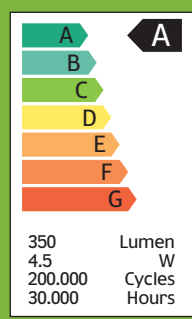

350 lm Luminous flux
2700 K Color temperature
270° Improved light beam angle
75 lm/W Super energy efficient
50 g Ultra light weight
30,000 hrs Guaranteed longer lifetime
E14 Base

Premium high efficiency LED lamp

4.5w 350lm 30W

LESS Energy MORE Light **energenie**

EN
 • 4.5 W high efficiency LED bulb, 350 lm
 • Replacement for 30 W incandescent light bulb
 • Very low energy consumption, saving at least 80% energy
 • E14 base - can be easily fitted to replace ordinary light bulbs

DE
 • Hoch effiziente LED Lampe mit 4.5 W und 350 lm
 • Sparsamer Ersatz für herkömmliche 30 W Glühlampen
 • Sehr geringer Stromverbrauch, spart mindestens 80% ein
 • E14 Fassung - zum sparsamen Austausch gegen gewöhnliche Glühlampen

Power consumption: **4.5 W**
 CRI: **80**
 Luminous flux: **350 lm**
 Color temperature: **2.700 K (warm white)**
 Lifespan: **30.000 hours**
 Input voltage: **85 V - 260 V AC / 50 Hz - 60 Hz**
 Power factor: **0.6**
 Energy Efficiency Class: **A**
 Beam angle: **270°**
 Switching cycles: **200.000+**
 Net weight: **50 g**
 Dimensions: **Ø 55 x 121 mm**
 Operating temperature: **- 20 °C ... 40 °C**
 Mercury free: **Yes**
 Flicker free: **Yes**
 Warranty: **2 years**