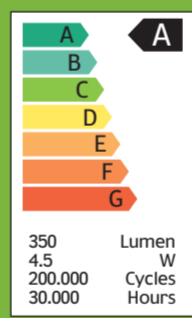

350 lm Luminous flux  
2700 K Color temperature  
270° Improved light beam angle  
75 lm/W Super energy efficient  
50 g Ultra light weight  
30,000 hrs Guaranteed longer lifetime  
E 27 Retrofit base

Premium high efficiency LED lamp

4.5w 350lm 30W

LESS Energy MORE Light **energenie**

**EN**  
 • 4.5 W high efficiency LED bulb, 350 lm  
 • Replacement for 30 W incandescent light bulb  
 • Very low energy consumption, saving at least 80% energy  
 • E27 base - can be easily fitted to replace ordinary light bulbs

**DE**  
 • Hoch effiziente LED Lampe mit 4.5 W und 350 lm  
 • Sparsamer Ersatz für herkömmliche 30 W Glühlampen  
 • Sehr geringer Stromverbrauch, spart mindestens 80% ein  
 • E27 Fassung - zum sparsamen Austausch gegen gewöhnliche Glühlampen

Power consumption: **4.5 W**  
 CRI: **80**  
 Luminous flux: **350 lm**  
 Color temperature: **2.700 K (warm white)**  
 Lifespan: **30.000 hours**  
 Input voltage: **85 V - 260 V AC / 50 Hz - 60 Hz**  
 Power factor: **0.6**  
 Energy Efficiency Class: **A**  
 Beam angle: **270°**  
 Switching cycles: **200.000+**  
 Net weight: **50 g**  
 Dimensions: **Ø 55 x 102 mm**  
 Operating temperature: **- 20 °C ... 40 °C**  
 Mercury free: **Yes**  
 Flicker free: **Yes**  
 Warranty: **2 years**