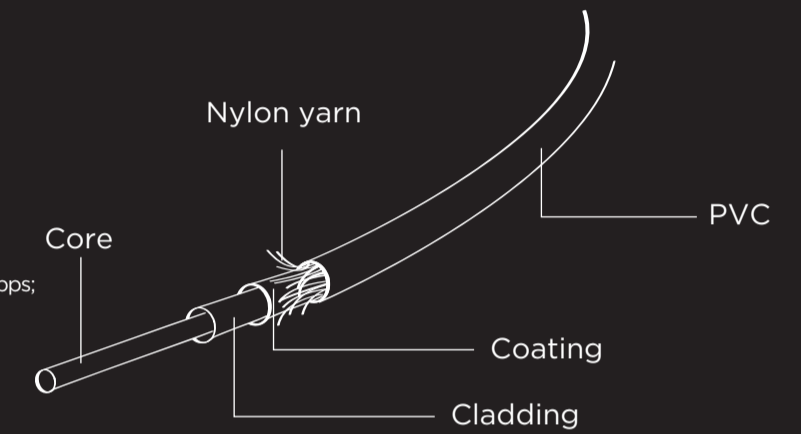

Multimode Duplex OM4 50/125 Fiber Optic Cable, LC/LC, 30 m

SPECIFICATIONS

Type: OM4 duplex multimode
Fibre: 50/125 µm
Connector 1: LC UPC (m)
Connector 2: LC UPC (m)
Insertion loss: ≤ 0.3 dB
Return loss: ≥ 20 dB
Wavelength: 850/1300 nm
Attenuation at 850 nm: 3.0 dB/km
Attenuation at 1300 nm: 1.0 dB/km
Network compatibility: 1 Gbps (Gigabit); 10 Gbps; 25 Gbps;
40 Gbps; 100 Gbps
Insert-pull test (1000 times): < 0.3 dB
Fire rating: LSZH
Operating temperature: - 20 °C to 60 °C
Cable length: 30 m