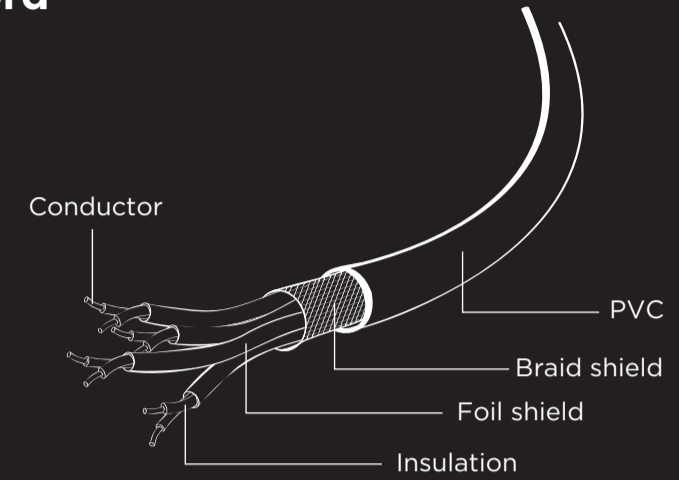

# LSZH PATCH CORD

dual shielded

## S/FTP Cat. 6A LSZH patch cord

### EN

Patch cord with foil shielded pairs and braided cable, CAT 6A  
Gold plated contacts  
Low Smoke Zero Halogen (LSZH) jacket