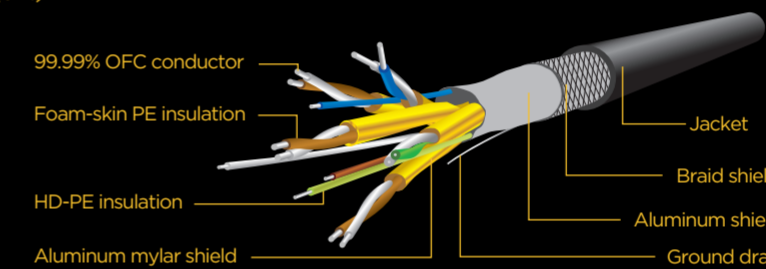

EN

High Speed HDMI extension cable with Ethernet
Supports 4K UHD resolutions at 60 Hz
Gold plated connectors for perfect image quality
Compatible with all devices that support HDMI

DE

Hochgeschwindigkeits-HDMI-Verlängerungskabel mit Ethernet
Unterstützt 4K UHD-Auflösungen bei 60 Hz
Vergoldete Anschlüsse für perfekte Bildqualität
Kompatibel mit allen Geräten, die HDMI unterstützen

NL

High Speed HDMI-verlengkabel met Ethernet
Ondersteunt 4K UHD-resoluties bij 60 Hz
Vergulde connectoren voor perfecte beeldkwaliteit
Compatibel met alle apparaten die HDMI ondersteunen

UA

Високошвидкісний подовжувач HDMI з Ethernet
Підтримує роздільну здатність 4K UHD з частотою 60 Гц
Позолочені конектори для ідеальної якості зображення
Сумісний з усіма пристроями, які підтримують HDMI

PL

Przedłużacz HDMI High Speed z Ethernetem
Obsługuje rozdzielczości 4K UHD przy 60 Hz
Pozłacane złącza zapewniają doskonałą jakość obrazu
Kompatybilny ze wszystkimi urządzeniami obsługującymi HDMI

CZ

Vysokorychlostní prodlužovací kabel HDMI s Ethernetem
Podporuje 4K UHD rozlišení na 60 Hz
Zlaté konektory pro dokonalou kvalitu obrazu
Kompatibilní se všemi zařízeními, které podporují HDMI

ES

Cable de extensión HDMI de alta velocidad con Ethernet
Admite resoluciones 4K UHD a 60 Hz
Conectores chapados en oro para una calidad de imagen perfecta
Compatible con todos los dispositivos compatibles con HDMI

SK

Vysokorychlostný predlžovací kábel HDMI s Ethernetom
Podporuje 4K UHD rezolúcie pri 60 Hz
Pozlátané konektory pre dokonalú kvalitu obrazu
Kompatibilný so všetkými zariadeniami, ktoré podporujú HDMI

GR

Καλώδιο επέκτασης HDMI υψηλής ταχύτητας με Ethernet
Υποστηρίζει αναλύσεις 4K UHD στα 60 Hz
Επιχρυσωμένες υποδοχές για τέλεια ποιότητα εικόνας
Συμβατό με όλες τις συσκευές που υποστηρίζουν HDMI

RU

Высокоскоростной удлинительный кабель HDMI с Ethernet
Поддержка разрешений экрана до 4K UHD при 60 Гц
Золоченные разъемы для надежного контакта
Совместимость с любыми HDMI-устройствами