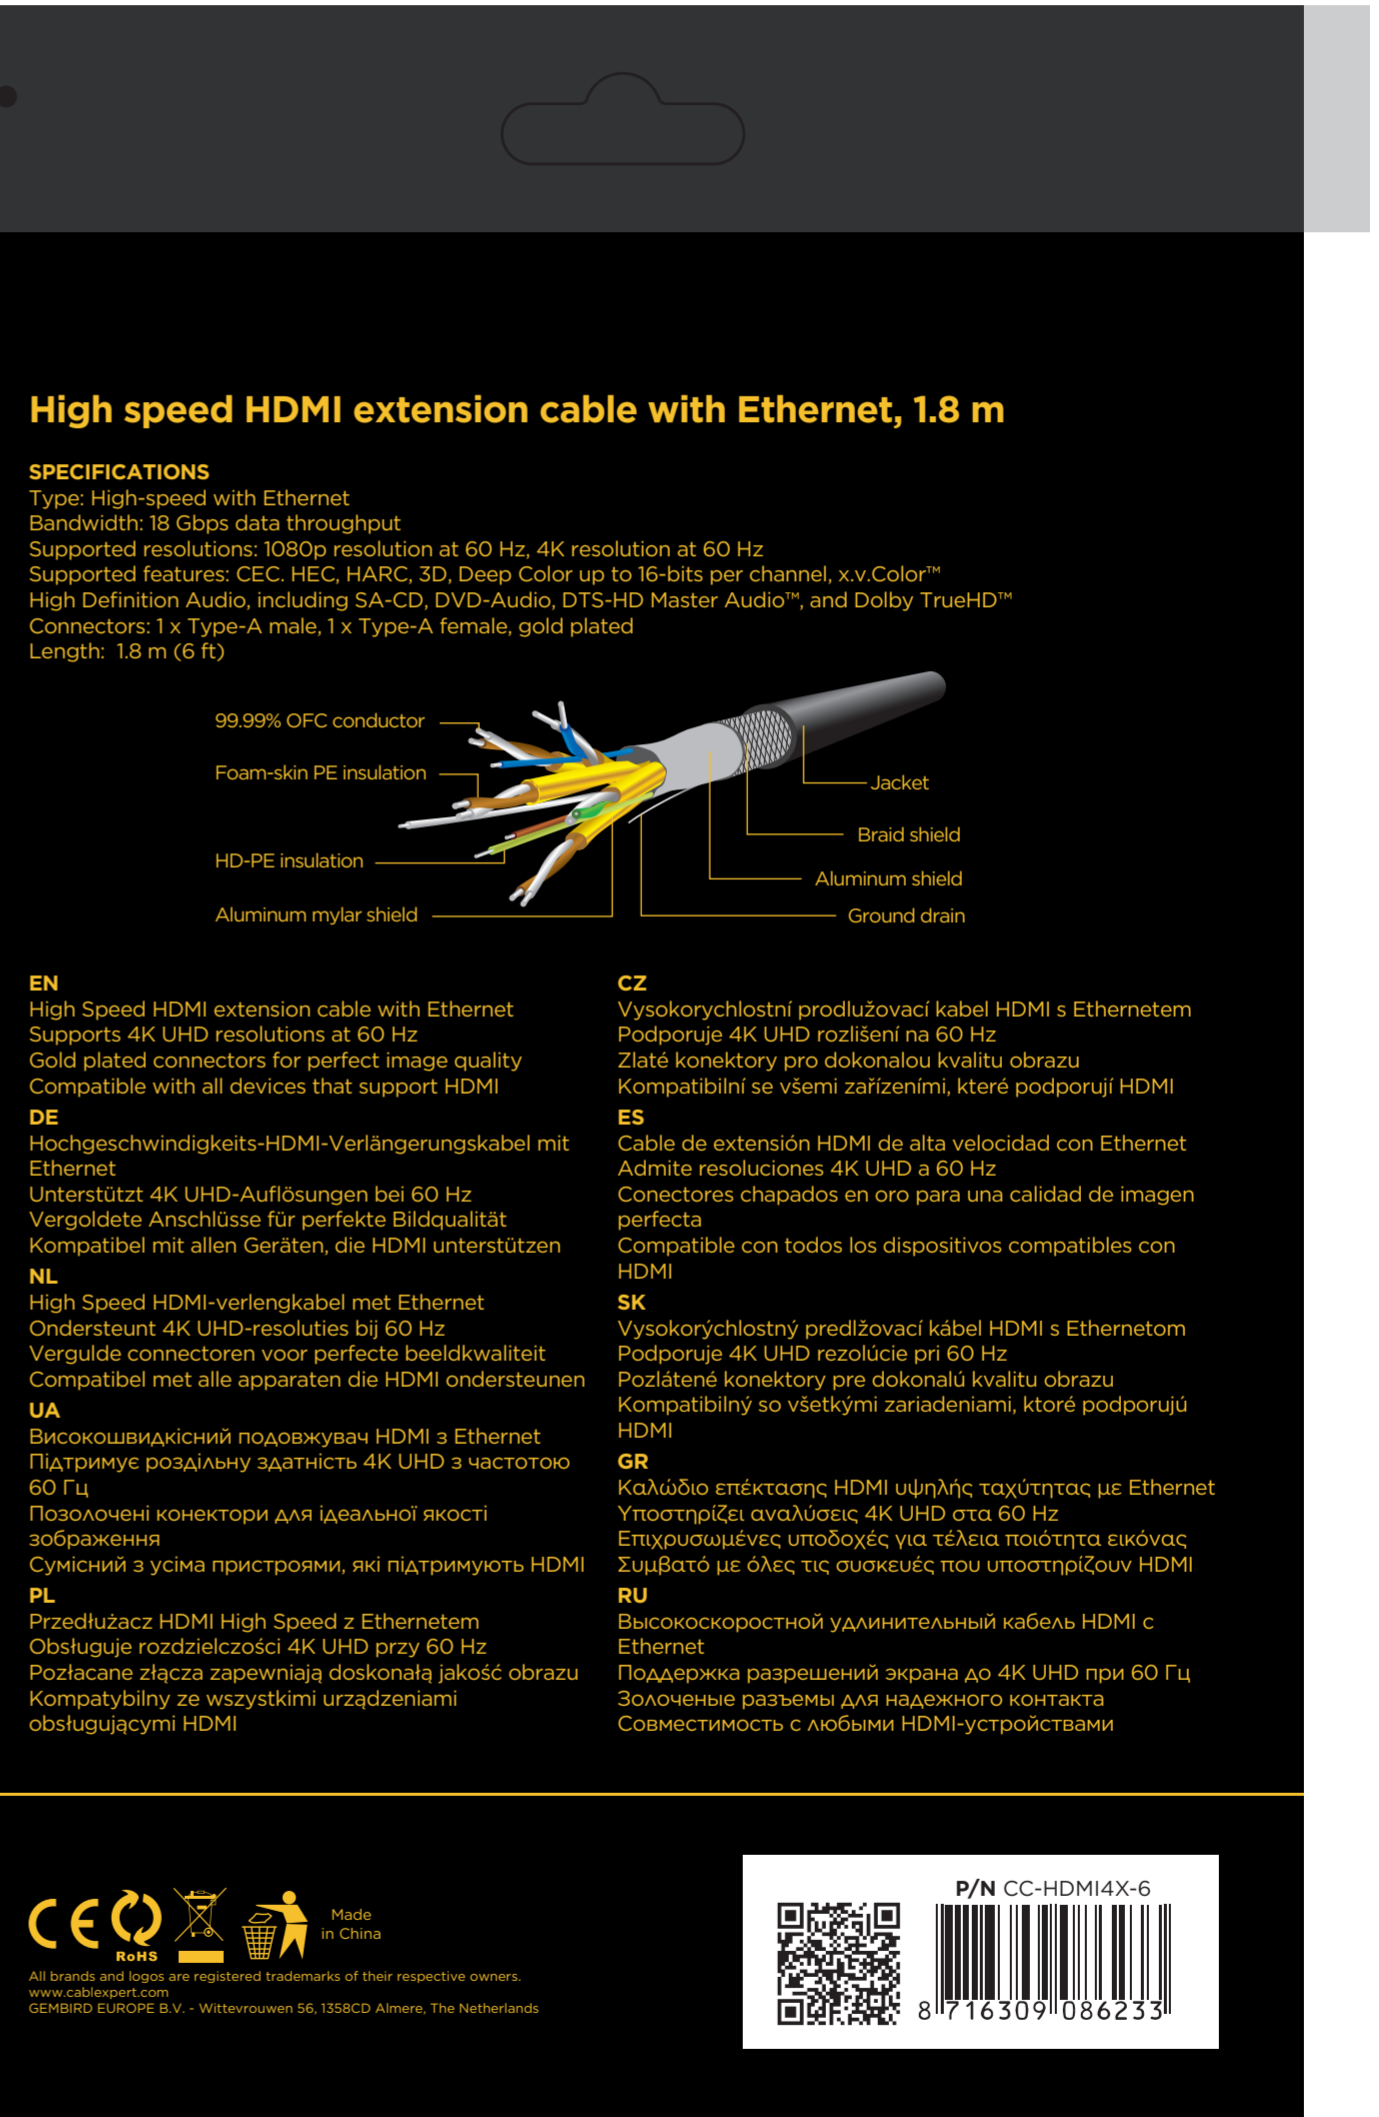

High speed HDMI extension cable with Ethernet, 1.8 m

SPECIFICATIONS

Type: High-speed with Ethernet
Bandwidth: 18 Gbps data throughput
Supported resolutions: 1080p resolution at 60 Hz, 4K resolution at 60 Hz
Supported features: CEC, HEC, HARC, 3D, Deep Color up to 16-bits per channel, x.v.Color™
High Definition Audio, including SA-CD, DVD-Audio, DTS-HD Master Audio™, and Dolby TrueHD™
Connectors: 1 x Type-A male, 1 x Type-A female, gold plated
Length: 1.8 m (6 ft)