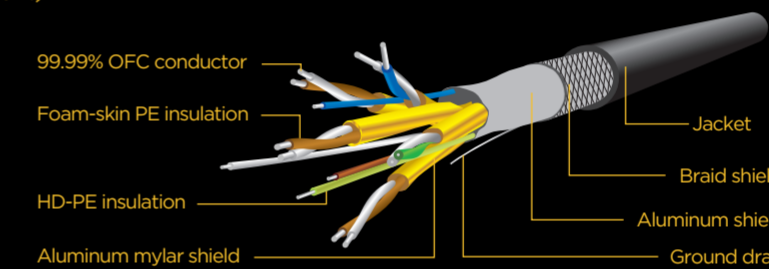

EN

High Speed HDMI extension cable with Ethernet
Supports 4K UHD resolutions at 60 Hz
Gold plated connectors for perfect image quality
Compatible with all devices that support HDMI

DE

Hochgeschwindigkeits-HDMI-Verlängerungskabel mit Ethernet
Unterstützt 4K UHD-Auflösungen bei 60 Hz
Vergoldete Anschlüsse für perfekte Bildqualität
Kompatibel mit allen Geräten, die HDMI unterstützen

NL

High Speed HDMI-verlengkabel met Ethernet
Ondersteunt 4K UHD-resoluties bij 60 Hz
Vergulde connectoren voor perfecte beeldkwaliteit
Compatibel met alle apparaten die HDMI ondersteunen

UA

Високошвидкісний подовжувач HDMI з Ethernet
Підтримує роздільну здатність 4K UHD з частотою 60 Гц
Позолочені конектори для ідеальної якості зображення
Сумісний з усіма пристроями, які підтримують HDMI

PL

Przedłużacz HDMI High Speed z Ethernetem
Obsługuje rozdzielczości 4K UHD przy 60 Hz
Pozłacane złącza zapewniają doskonałą jakość obrazu
Kompatybilny ze wszystkimi urządzeniami obsługującymi HDMI

CZ

Vysokorychlostní prodlužovací kabel HDMI s Ethernetem
Podporuje 4K UHD rozlišení na 60 Hz
Zlaté konektory pro dokonalou kvalitu obrazu
Kompatibilní se všemi zařízeními, které podporují HDMI

ES

Cable de extensión HDMI de alta velocidad con Ethernet
Admite resoluciones 4K UHD a 60 Hz
Conectores chapados en oro para una calidad de imagen perfecta
Compatible con todos los dispositivos compatibles con HDMI

SK

Vysokorychlostný predlžovací kábel HDMI s Ethernetom
Podporuje 4K UHD rezolúcie pri 60 Hz
Pozlátané konektory pre dokonalú kvalitu obrazu
Kompatibilný so všetkými zariadeniami, ktoré podporujú HDMI

GR

Καλώδιο επέκτασης HDMI υψηλής ταχύτητας με Ethernet
Υποστηρίζει αναλύσεις 4K UHD στα 60 Hz
Επιχρυσωμένες υποδοχές για τέλεια ποιότητα εικόνας
Συμβατό με όλες τις συσκευές που υποστηρίζουν HDMI

RU

Высокоскоростной удлинительный кабель HDMI с Ethernet
Поддержка разрешений экрана до 4K UHD при 60 Гц
Золоченные разъемы для надежного контакта
Совместимость с любыми HDMI-устройствами