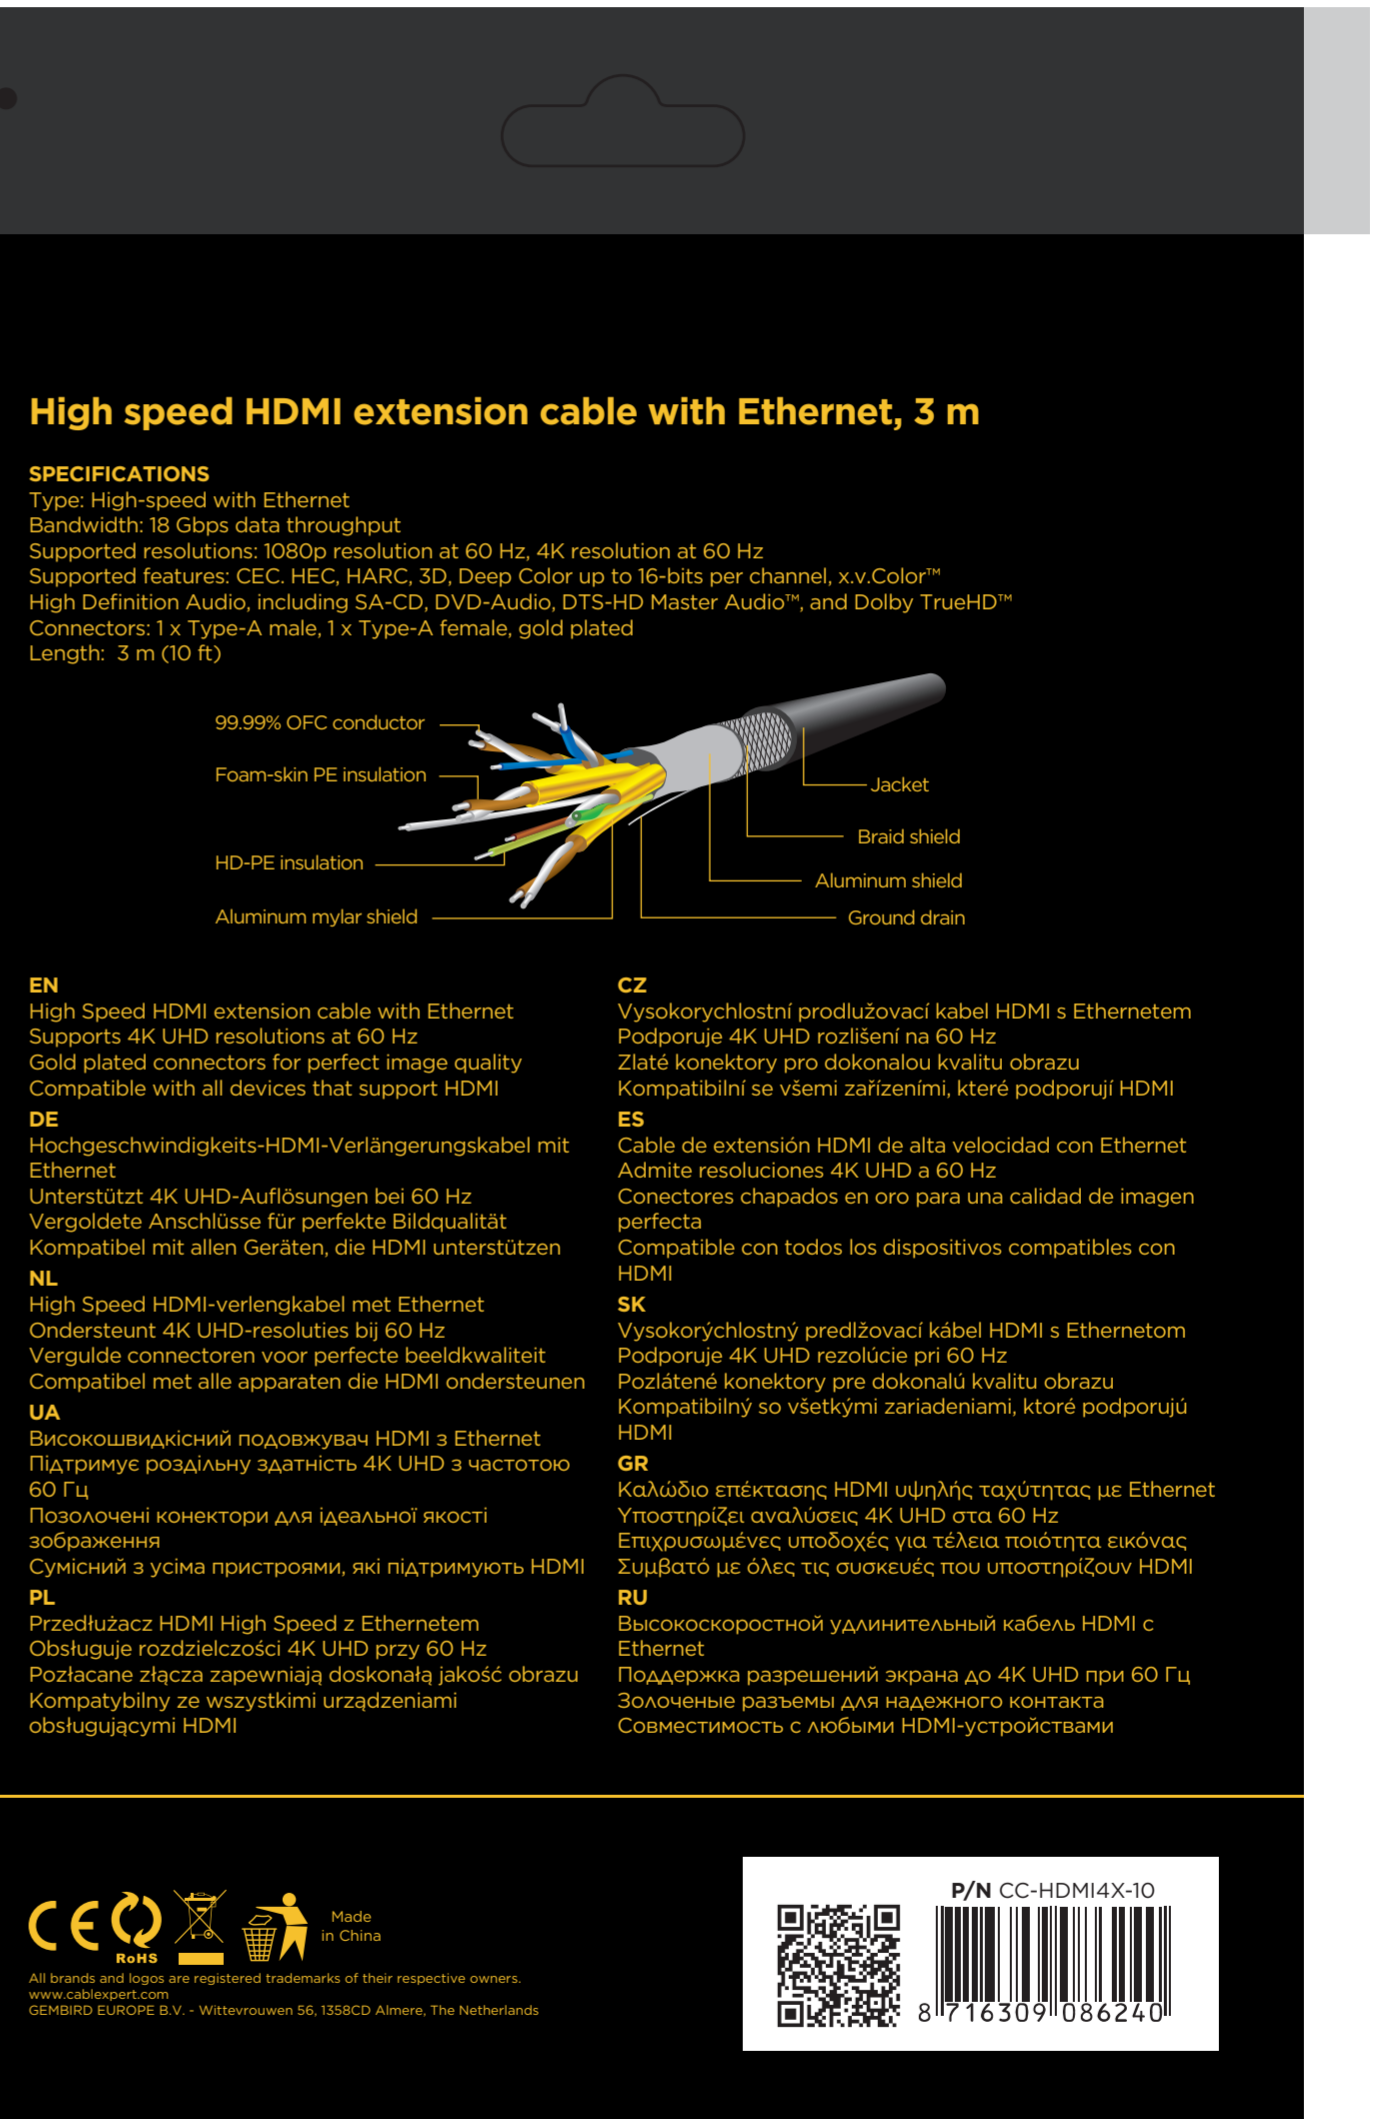

High speed HDMI extension cable with Ethernet, 3 m

SPECIFICATIONS

Type: High-speed with Ethernet
Bandwidth: 18 Gbps data throughput
Supported resolutions: 1080p resolution at 60 Hz, 4K resolution at 60 Hz
Supported features: CEC, HEC, HARC, 3D, Deep Color up to 16-bits per channel, x.v.Color™
High Definition Audio, including SA-CD, DVD-Audio, DTS-HD Master Audio™, and Dolby TrueHD™
Connectors: 1 x Type-A male, 1 x Type-A female, gold plated
Length: 3 m (10 ft)