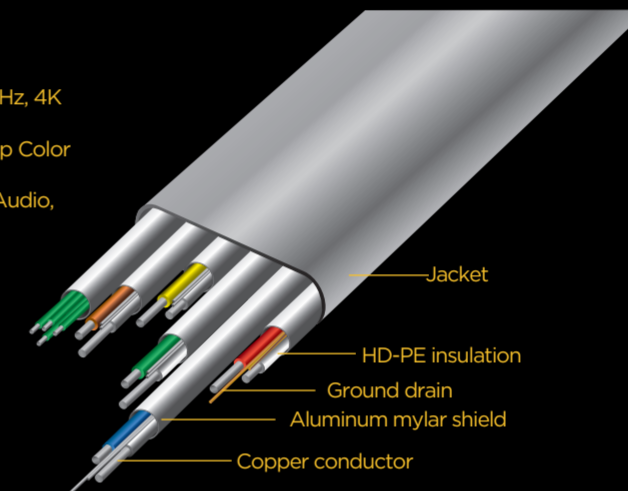

EN

Flat High Speed HDMI cable with Ethernet
Supports 4K UHD resolutions at 60 Hz
Gold plated connectors for perfect image quality
Compatible with all devices that support HDMI

DE

Flaches High Speed HDMI-Kabel mit Ethernet
Unterstützt 4K UHD-Auflösungen bei 60 Hz
Vergoldete Anschlüsse für perfekte Bildqualität
Kompatibel mit allen Geräten, die HDMI unterstützen

NL

Platte High Speed HDMI-kabel met Ethernet
Ondersteunt 4K UHD-resoluties bij 60 Hz
Vergulde connectoren voor perfecte beeldkwaliteit
Compatibel met alle apparaten die HDMI ondersteunen

UA

Плоский високошвидкісний HDMI-кабель з Ethernet
Підтримує роздільну здатність 4K UHD з частотою 60 Гц
Позолочені конектори для ідеальної якості зображення

PL

Plaski kabel High Speed HDMI z Ethernetem
Obsługuje rozdzielczości 4K UHD przy 60 Hz
Pozłacane złącza zapewniają doskonałą jakość obrazu
Kompatybilny ze wszystkimi urządzeniami obsługującymi HDMI

CZ

Plochá vysokorychlostní kabel HDMI s Ethernetem
Podporuje 4K UHD rozlišení na 60 Hz
Zlaté konektory pro dokonalou kvalitu obrazu
Kompatibilní se všemi zařízeními, které podporují HDMI

ES

Cable plano HDMI de alta velocidad con Ethernet
Admite resoluciones 4K UHD a 60 Hz
Conectores chapados en oro para una calidad de imagen perfecta
Compatible con todos los dispositivos compatibles con HDMI

SK

Plochý vysokorychlostný kábel HDMI s Ethernetom
Podporuje 4K UHD rezolúcie pri 60 Hz
Pozlátané konektory pre dokonalú kvalitu obrazu
Kompatibilný so všetkými zariadeniami, ktoré podporujú HDMI

GR

Επίπεδο καλώδιο HDMI υψηλής ταχύτητας με Ethernet
Υποστηρίζει αναλύσεις 4K UHD στα 60 Hz
Επιχρυσωμένες υποδοχές για τέλεια ποιότητα εικόνας
Συμβατό με όλες τις συσκευές που υποστηρίζουν HDMI

RU

Плоский High Speed HDMI кабель с локальной сетью Ethernet
Поддержка разрешений экрана до 4K UHD при 60 Гц
Золоченые разъемы для надежного контакта
Совместимость с любыми HDMI-устройствами

polybag size: 180x280 mm

Pantone 116C

C70M50Y50K100