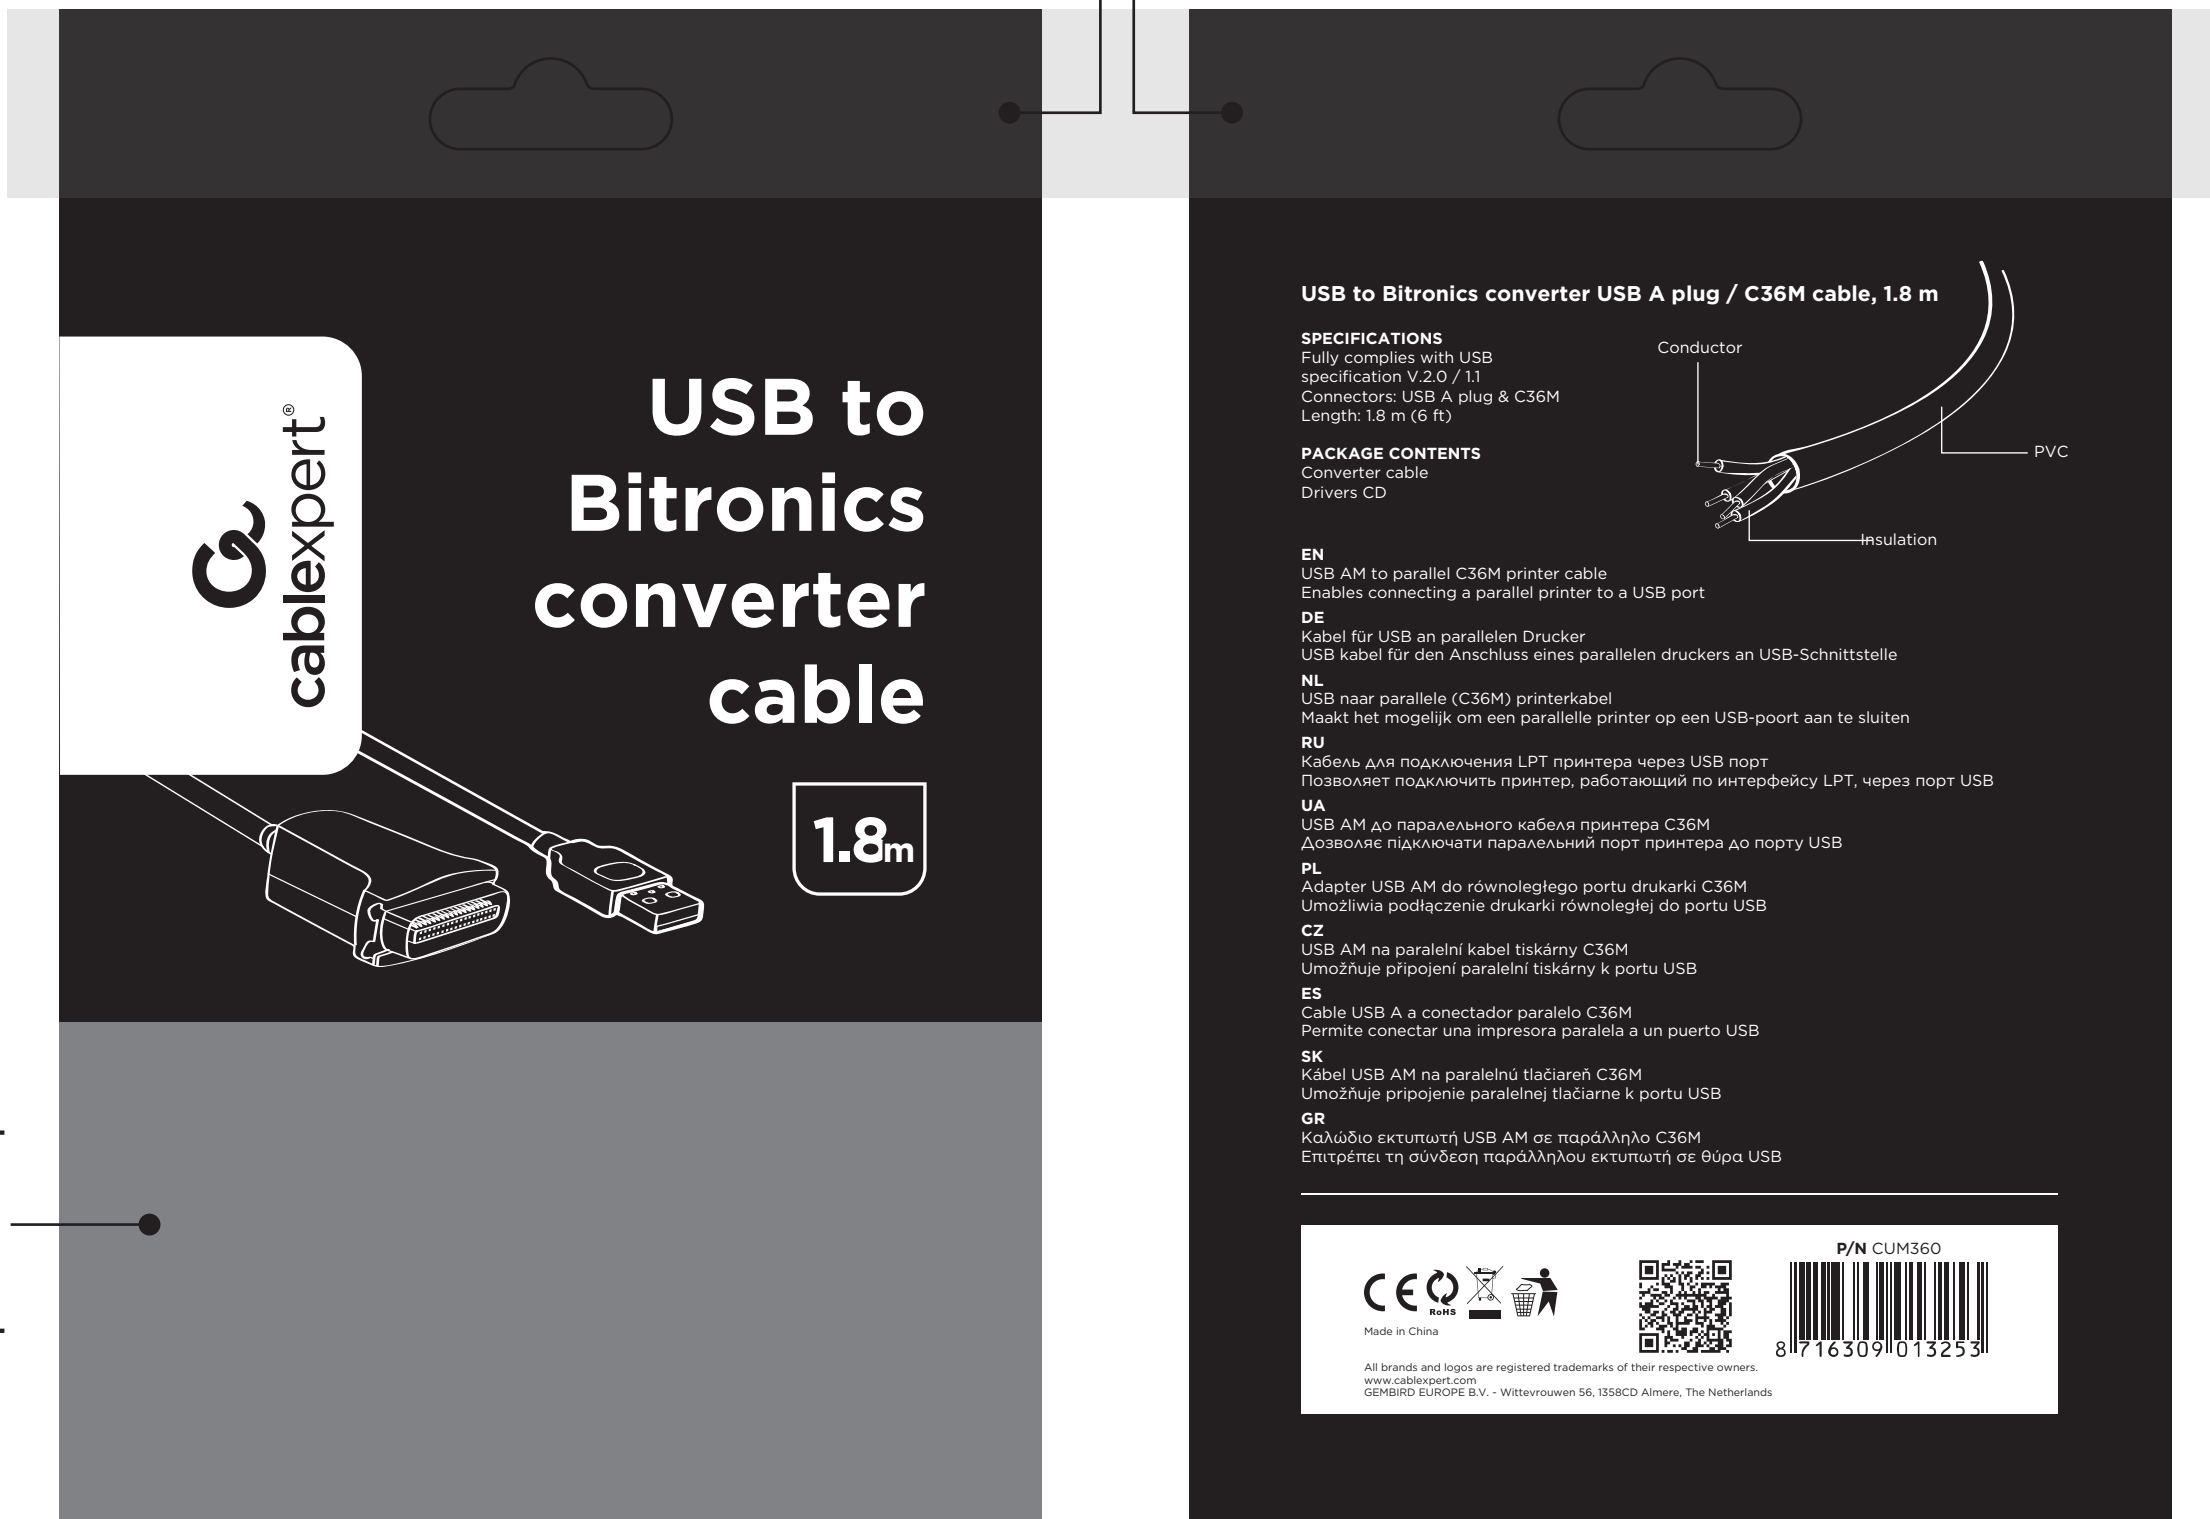

Hot sealing part

Transparent part

USB to Bitronics converter USB A plug / C36M cable, 1.8 m

SPECIFICATIONS

Fully complies with USB specification V.2.0 / 1.1
Connectors: USB A plug & C36M
Length: 1.8 m (6 ft)

PACKAGE CONTENTS

Converter cable
Drivers CD

EN

USB AM to parallel C36M printer cable
Enables connecting a parallel printer to a USB port

DE

Kabel für USB an parallelen Drucker
USB kabel für den Anschluss eines parallelen Druckers an USB-Schnittstelle