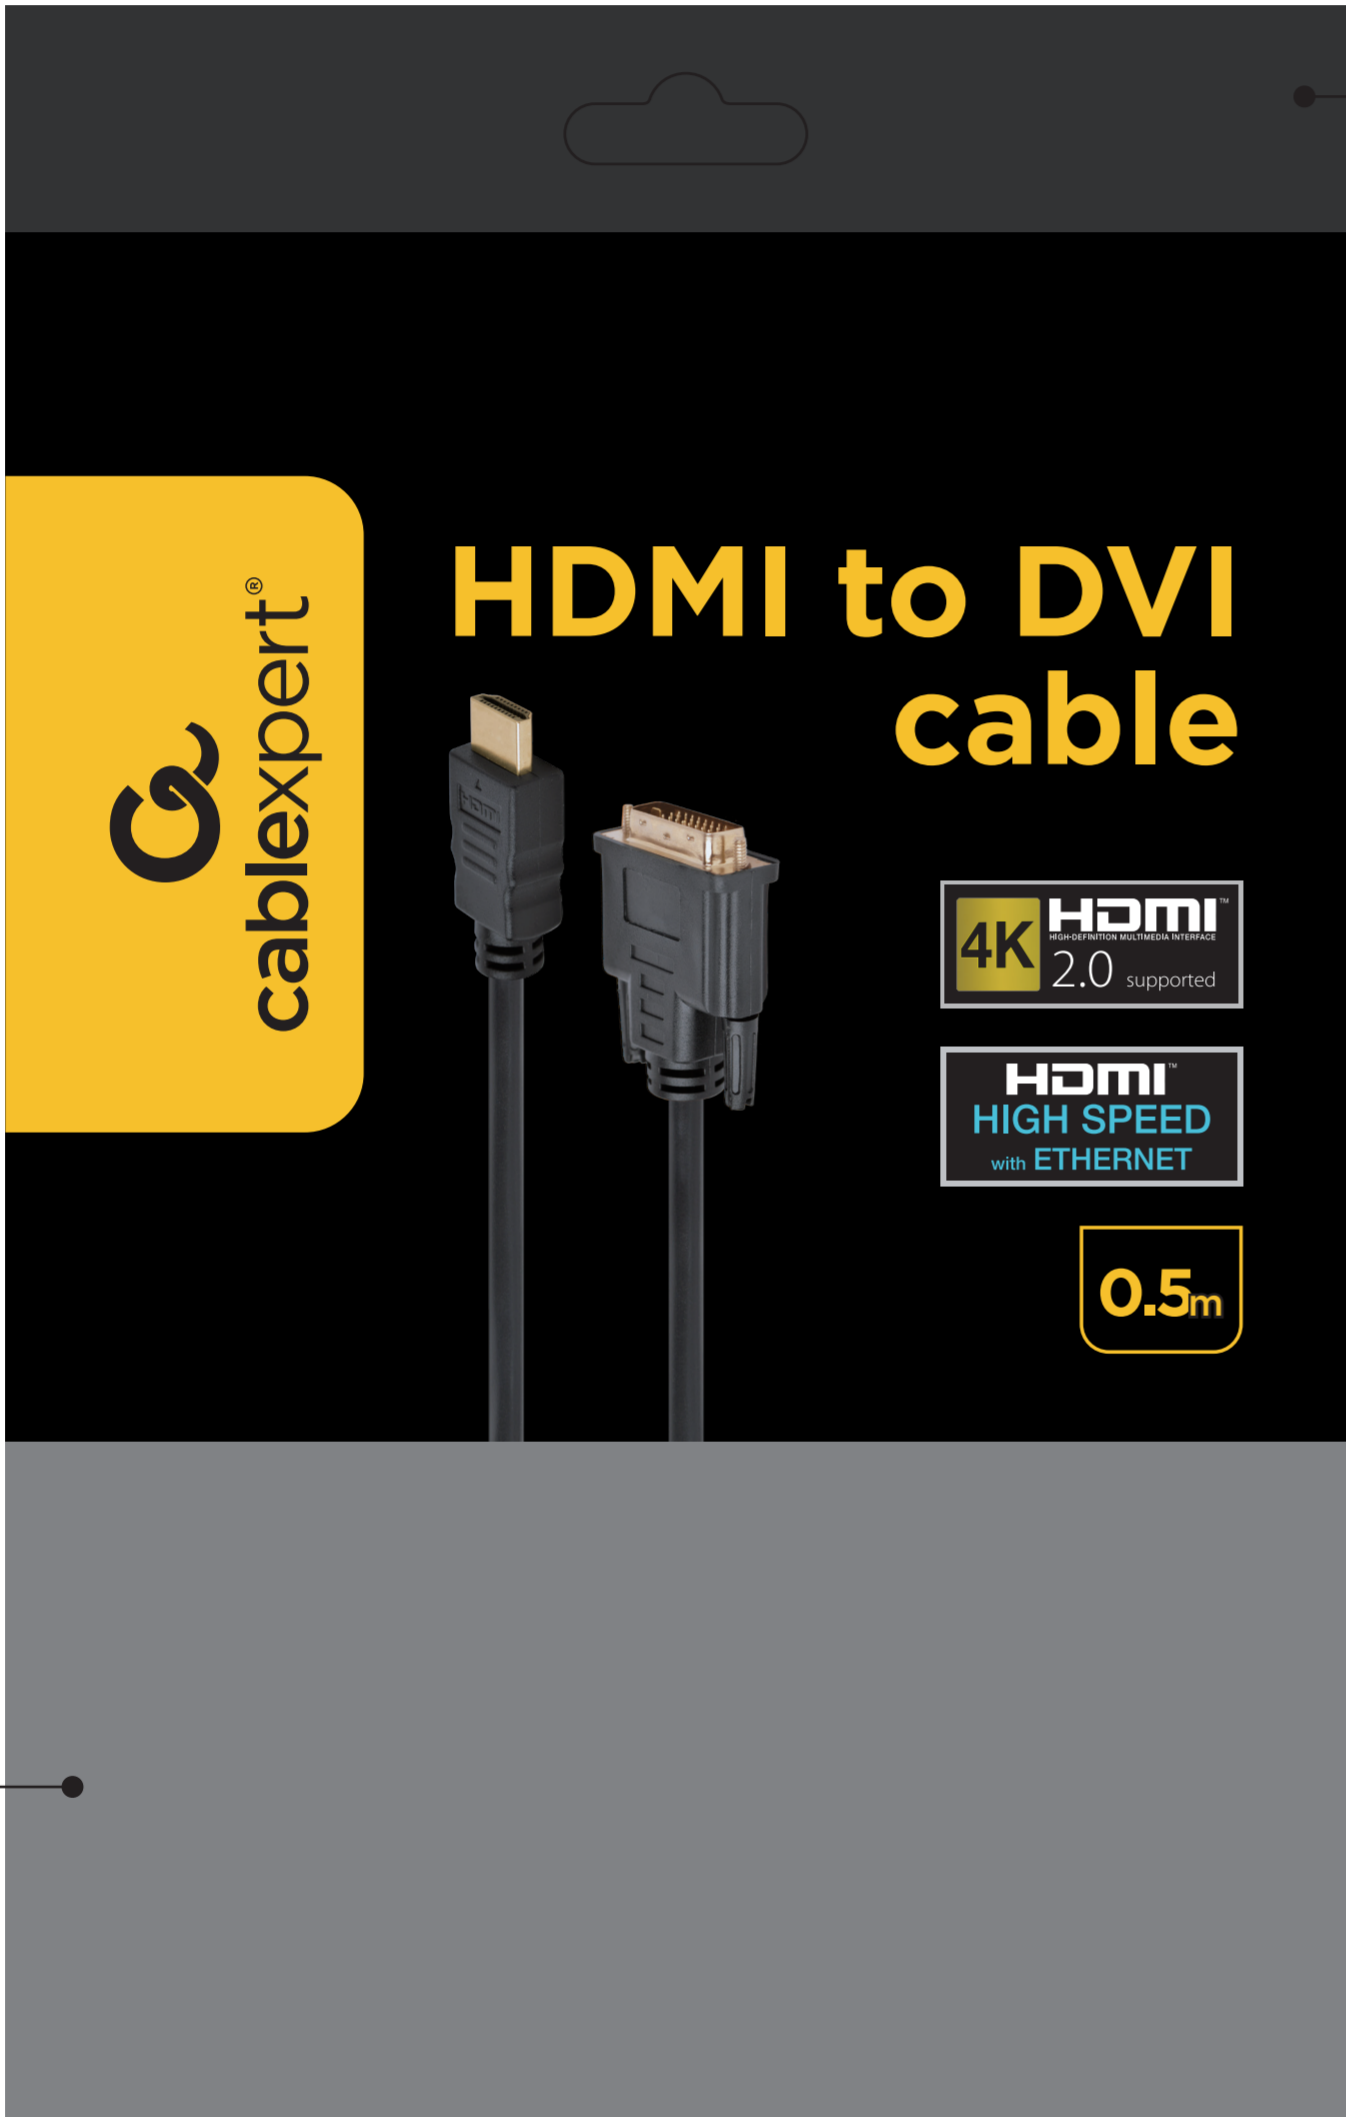

Hot sealing part

Transparent part

HDMI to DVI cable, 0.5 m

SPECIFICATIONS

Connector 1:
19 pin HDMI type-A (male)
Connector 2: 18 + 1 pin single link
DVI-D (male)
Max supported resolution:
1080p FHD (60 Hz)
Bi-directional: yes
Length: 0.5 m