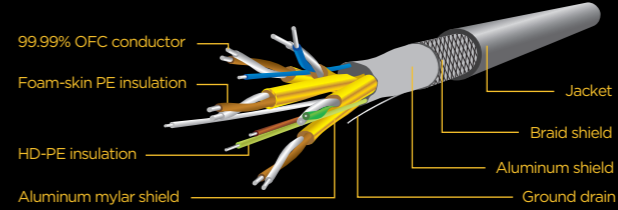

Hot sealing part

Transparent part

### DisplayPort Mini male to DisplayPort female adapter

#### SPECIFICATIONS

Interface: DisplayPort v.1  
Video resolution: up to 1920 x 1200 x 60 Hz  
Length: 10 cm (16 cm including connectors)

**EN**  
Mini DisplayPort (male) to DisplayPort (female) adapter  
Enables to connect a DisplayPort display to a Mini DisplayPort video source