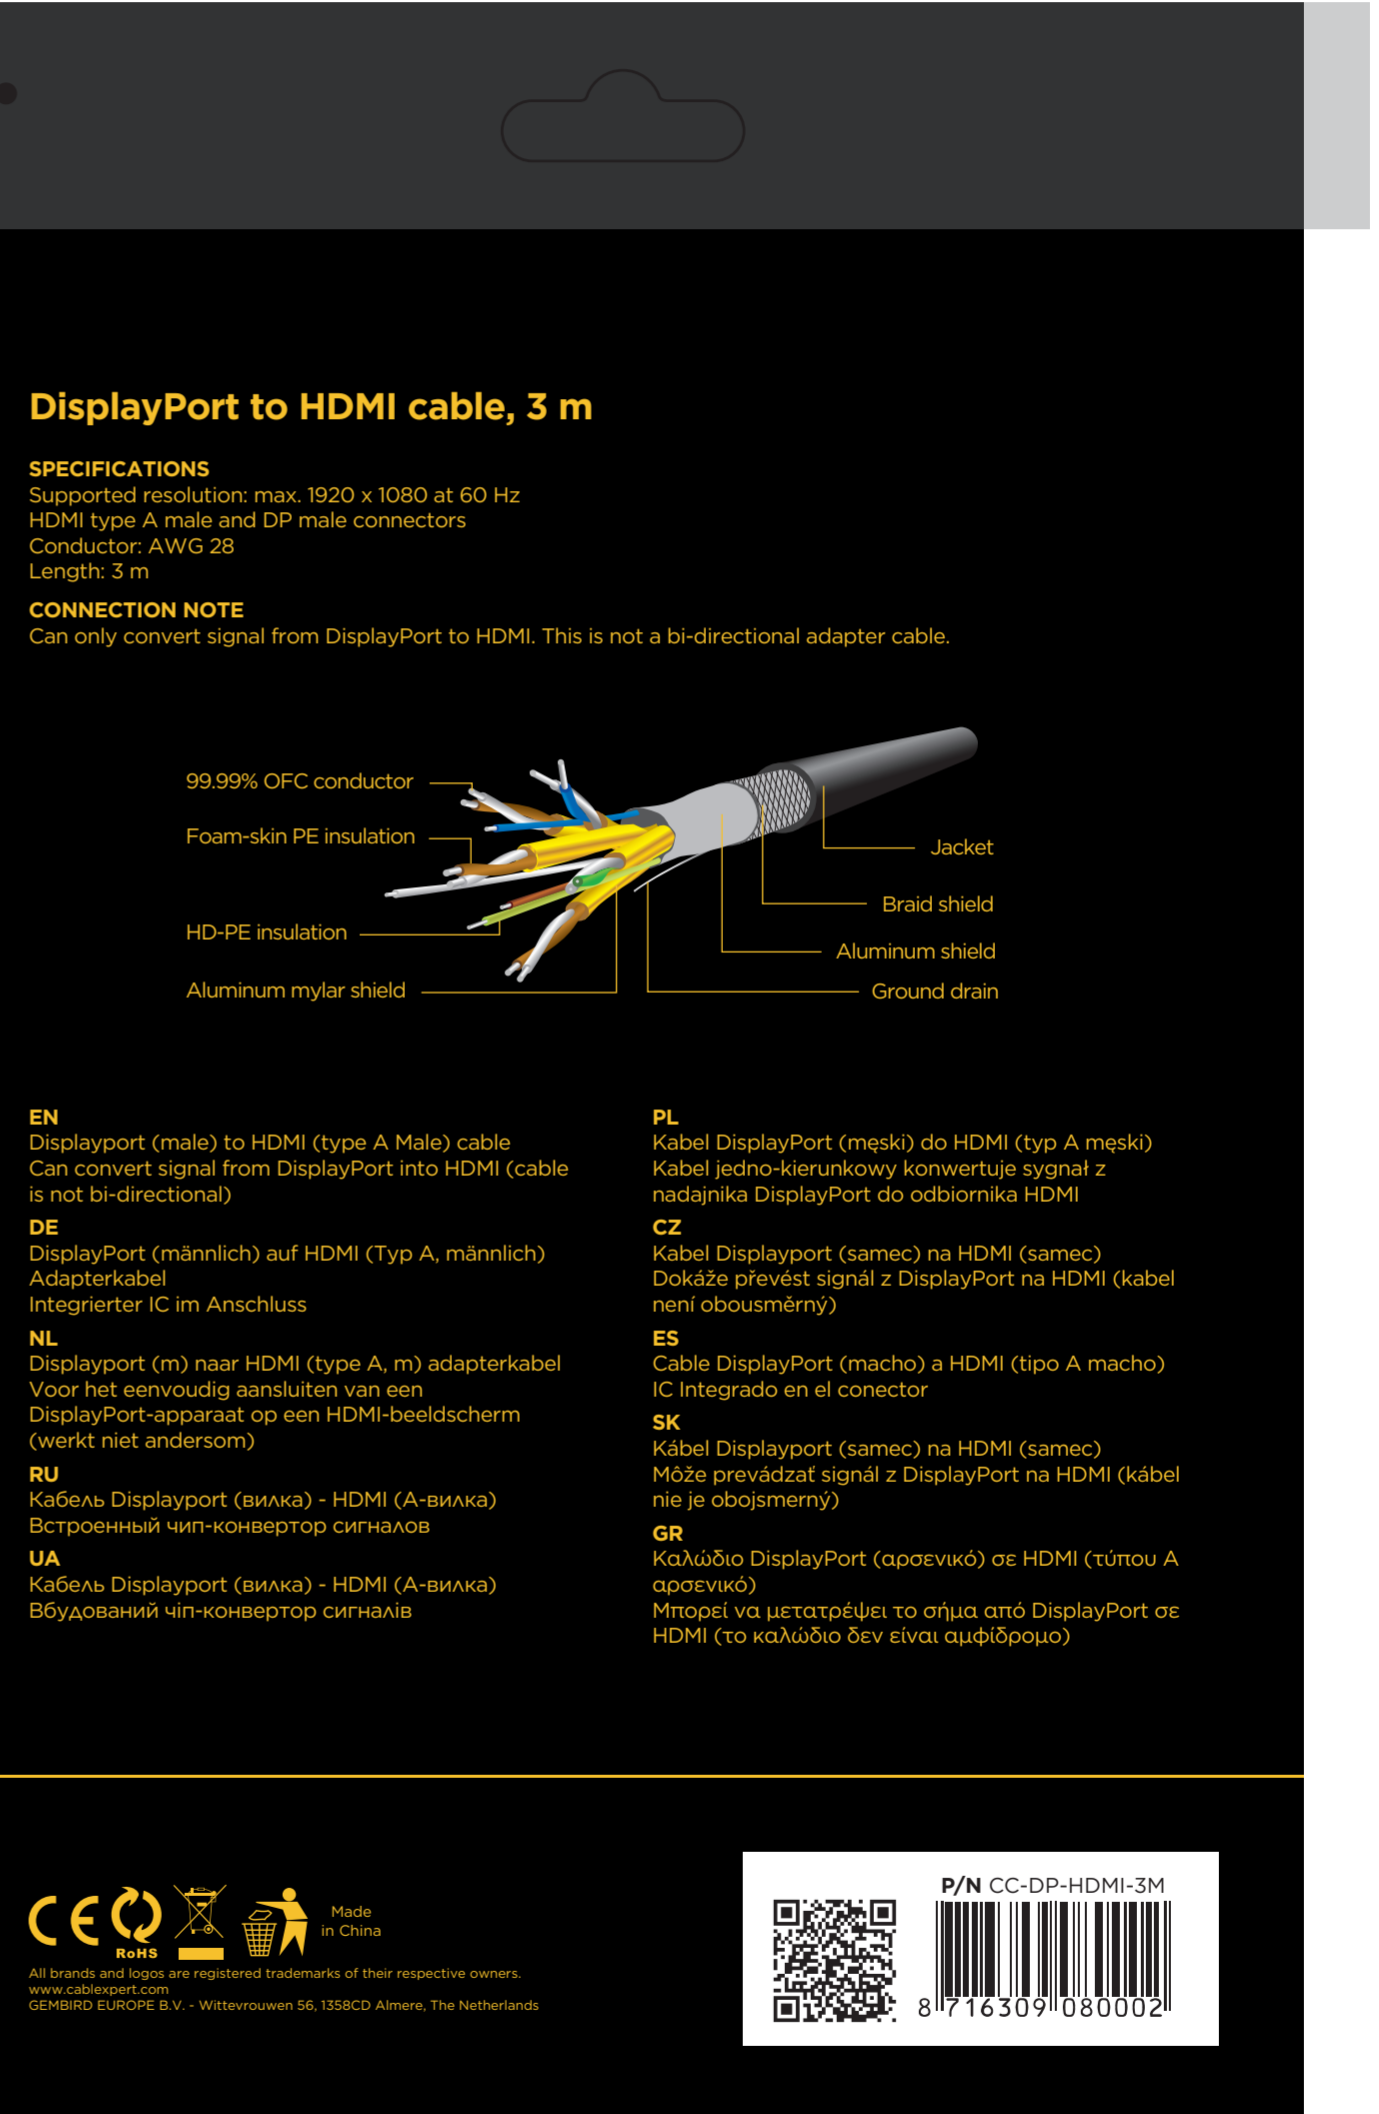

DisplayPort to HDMI cable, 3 m

SPECIFICATIONS

Supported resolution: max. 1920 x 1080 at 60 Hz
HDMI type A male and DP male connectors
Conductor: AWG 28
Length: 3 m

CONNECTION NOTE

Can only convert signal from DisplayPort to HDMI. This is not a bi-directional adapter cable.