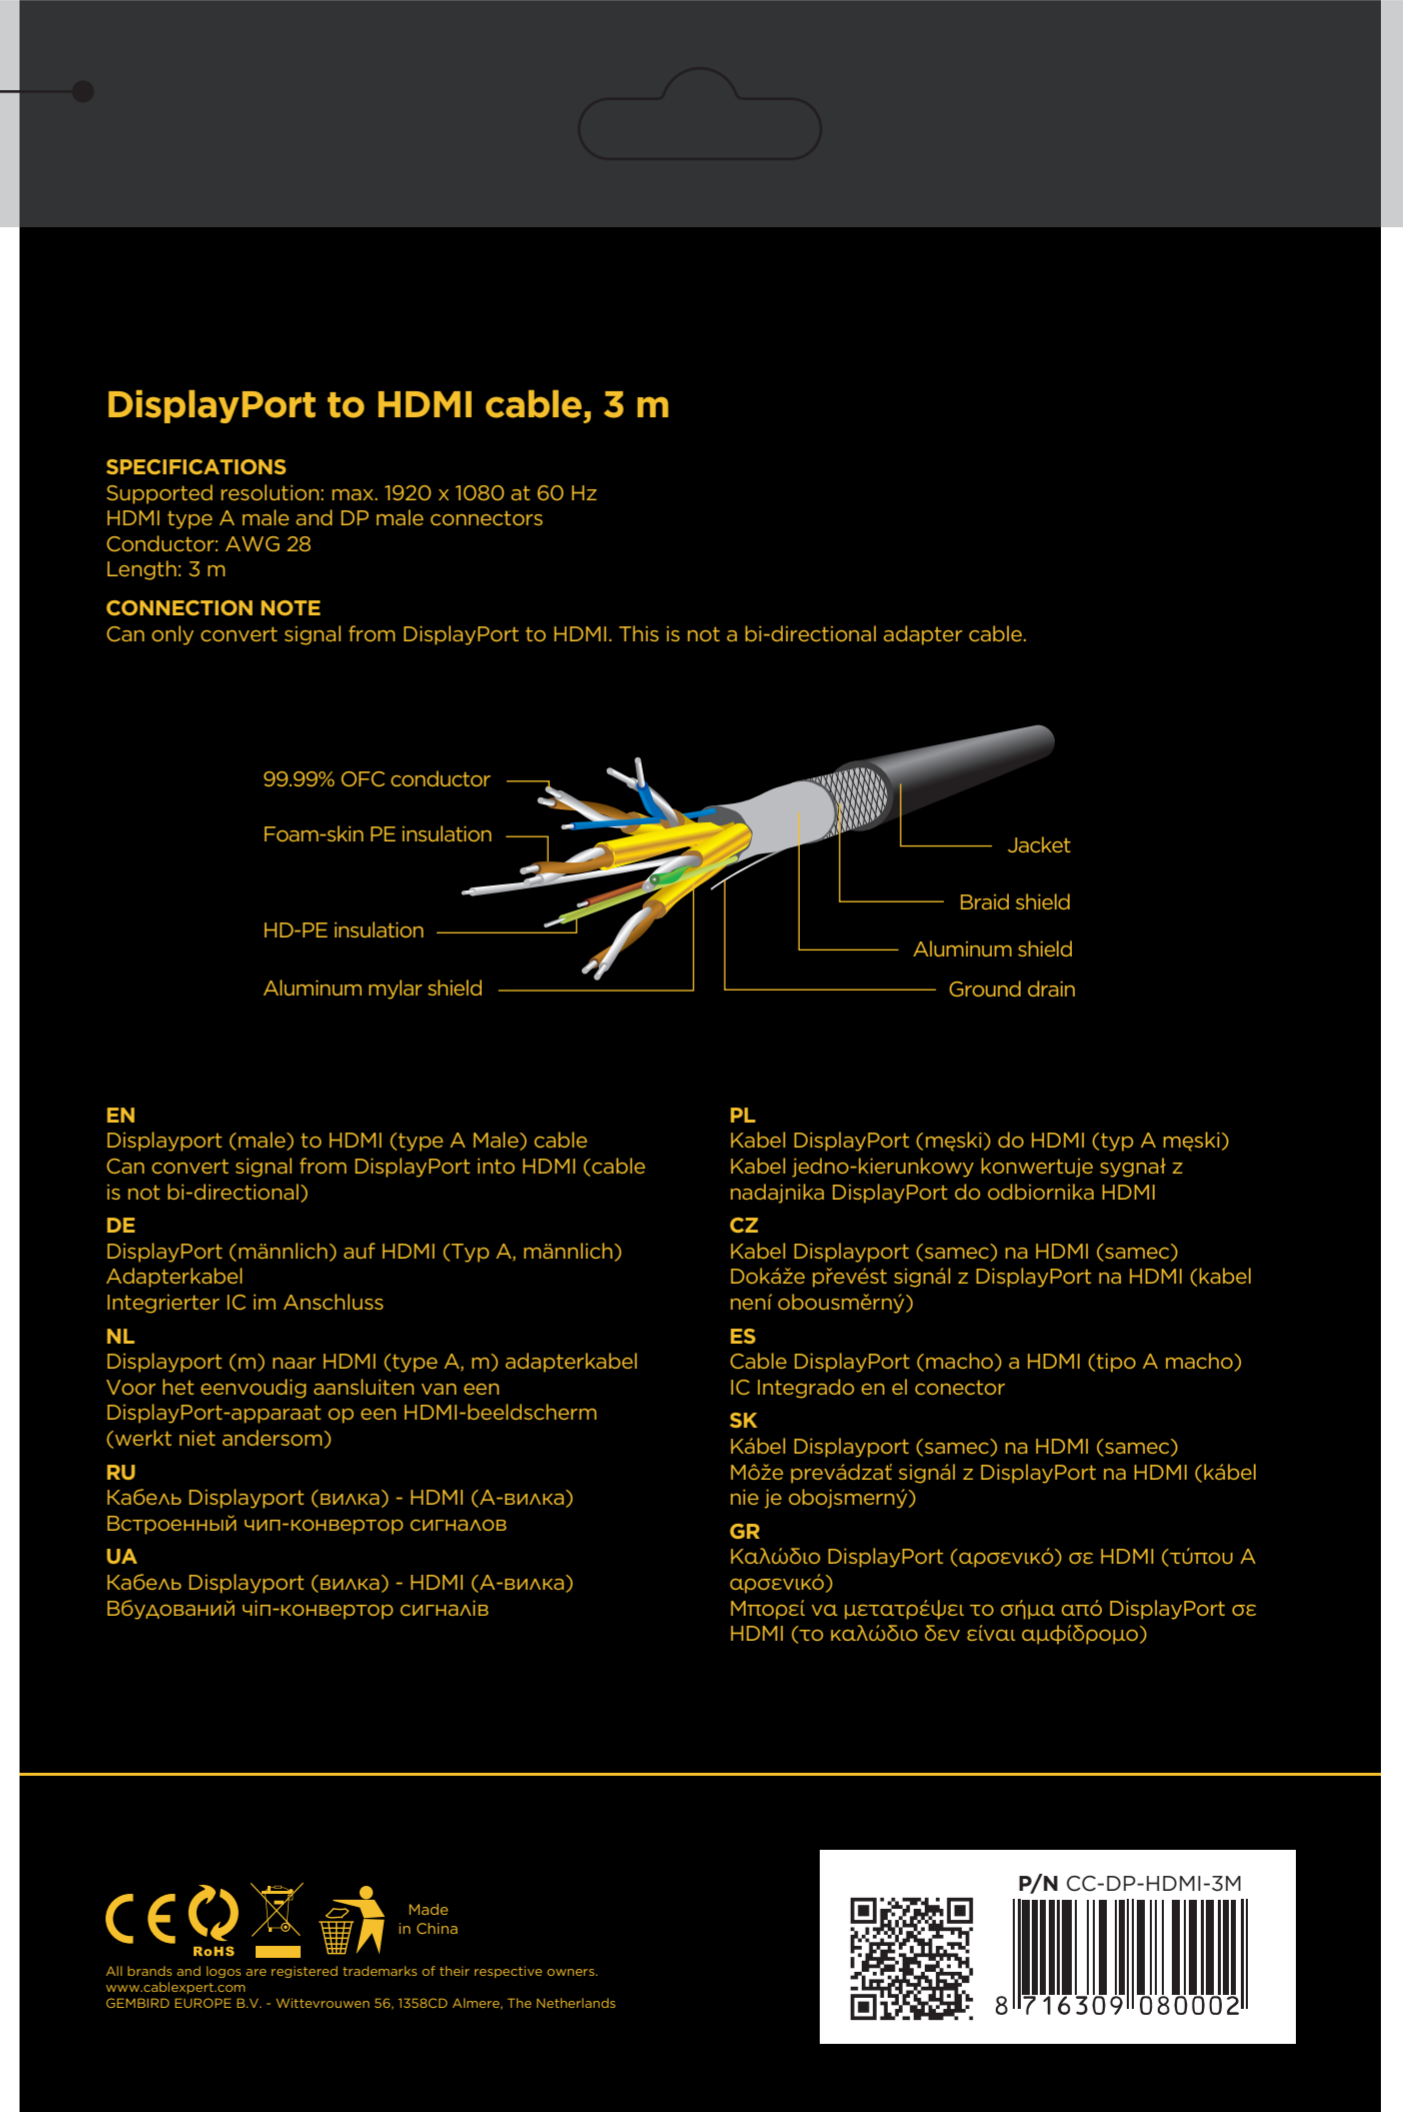

Hot sealing part

Transparent part

DisplayPort to HDMI cable, 3 m

SPECIFICATIONS

Supported resolution: max. 1920 x 1080 at 60 Hz
HDMI type A male and DP male connectors
Conductor: AWG 28
Length: 3 m

CONNECTION NOTE

Can only convert signal from DisplayPort to HDMI. This is not a bi-directional adapter cable.