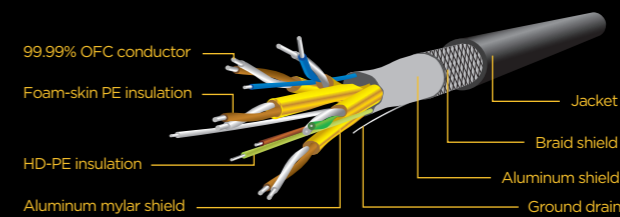

Hot sealing part

Transparent part

DisplayPort to HDMI cable, 1 m

SPECIFICATIONS

Supported resolution: max. 1920 x 1080 at 60 Hz
HDMI type A male and DP male connectors
Conductor: AWG 28
Length: 1 m

CONNECTION NOTE

Can only convert signal from DisplayPort to HDMI. This is not a bi-directional adapter cable.

EN

Displayport (male) to HDMI (type A Male) cable
Can convert signal from DisplayPort into HDMI
(cable is not bi-directional)