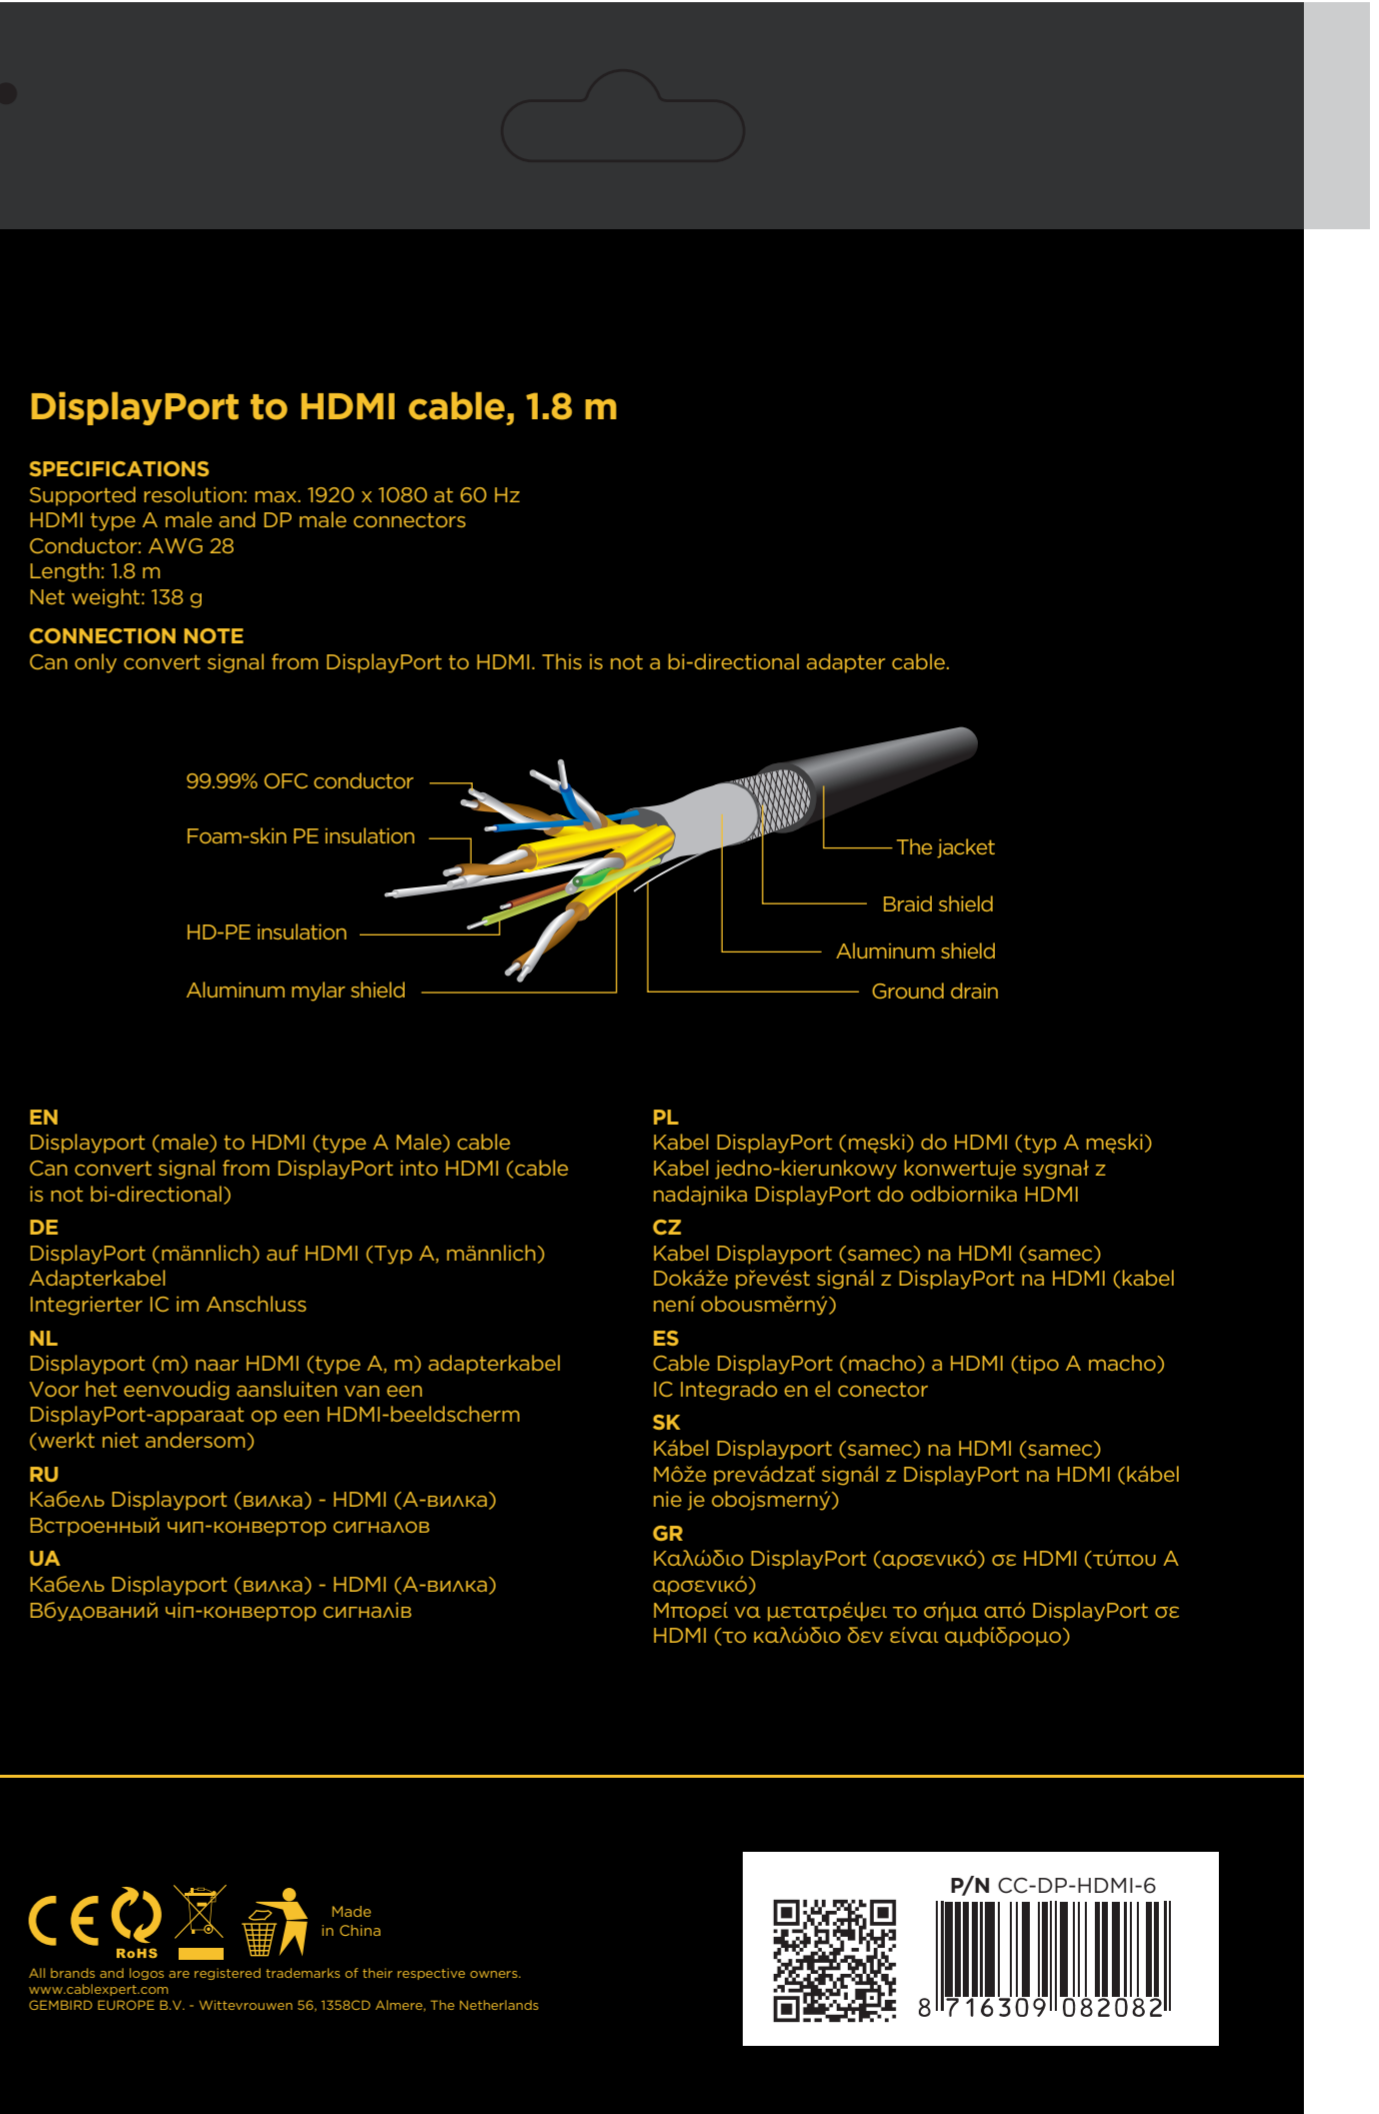

DisplayPort to HDMI cable, 1.8 m

SPECIFICATIONS

Supported resolution: max. 1920 x 1080 at 60 Hz
HDMI type A male and DP male connectors
Conductor: AWG 28
Length: 1.8 m
Net weight: 138 g

CONNECTION NOTE

Can only convert signal from DisplayPort to HDMI. This is not a bi-directional adapter cable.