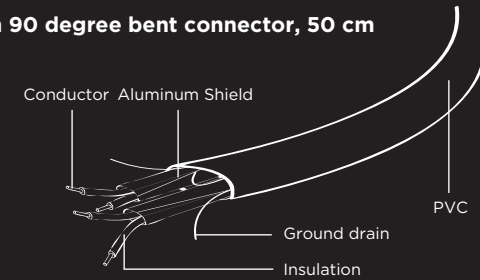

Serial ATA III data cable with 90 degree bent connector, 50 cm

Specifications
Length: 50 cm

EN
Serial ATA data flat cable
SATA III up to 600 MBps, SATA II backward compatible

DE
Serielles ATA Daten Flachkabel
SATA III bis zu 600 MBps, SATA II rückwärtskompatibel

NL
Serial ATA data platte kabel
SATA III tot 600 MBps, SATA II

RU
Плоский кабель данных SATA
Поддержка скоростей SATA III до 600 Мбайт/сек, совместимость с SATA II

UA
Плоский кабель передачі даних SATA
Підтримка швидкостей SATA III до 600 Мбайт / сек, сумісність з SATA II

PL
Kabel Serial ATA płaski
Sata III prędkość do 600 MBps. kompatybilny z SATA II

CZ
Serial ATA Data plochý kabel
SATA III s rychlostí až 600 Mbps, SATA II zpětně kompatibilní

ES
Cable plano de datos de serie ATA
SATA III de hasta 600 MBps, compatible con SATA II al revés

SK
Serial ATA dátový plochý kábel
SATA III až 600 Mbps, SATA II spätne kompatibilný

GR
Πλακέ καλώδιο δεδομένων, Serial ATA
SATA III έως και 600 MBps, συμβατότητα προς τα πίσω με SATA II

polybag size: 130x180 mm