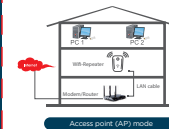

Wireless repeater mode

Access point (AP) mode

PACKAGE CONTENTS
WiFi repeater
User manual

size: 39x39x75 mm