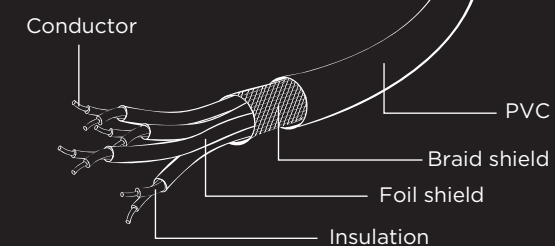

Hot sealing part

cablexpert®

LSZH PATCH CORD

dual shielded

Transparent part

S/FTP Cat. 6A LSZH patch cord

Specifications

Category: 6A
Shielding: S/FTP (ISO/IEC 11801)
Conductor: AWG 27, bare copper
LSZH: Yes
Outer diameter cable: 6.0 mm

EN

Patch cord with foil shielded pairs and braided cable, CAT 6A
Gold plated contacts
Low Smoke Zero Halogen (LSZH) jacket

DE

Abgeschirmtes CAT6A Patchkabel mit vergoldeten 8P8C Anschlüssen
Low Smoke Zero Halogen (LSZH) Integrierte Zugentlastung