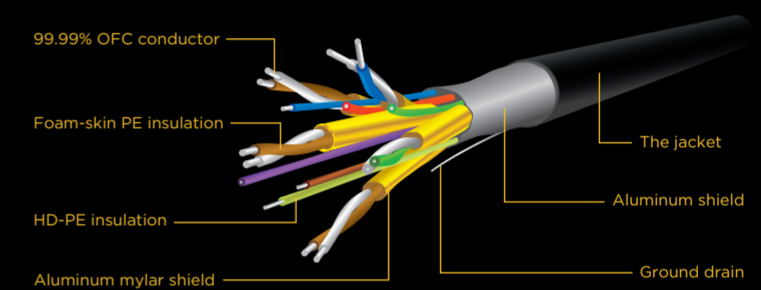

High speed HDMI cable with Ethernet, 90° upwards angled connector, 3 m

SPECIFICATIONS

Type: High-speed with Ethernet
Bandwidth: 18 Gbps data throughput
Supported resolutions: 1080p resolution at 60 Hz, 4K resolution at 60 Hz
Supported features: CEC, HEC, HARC, 3D, Deep Color up to 16-bits per channel, x.v.Color™
High Definition Audio, including SA-CD, DVD-Audio, DTS-HD Master Audio™ and Dolby TrueHD™
Connectors: 1 x Type-A male, 1 x angled Type-A male, gold plated
Material: Copper AWG 30 conductors
Length: 3 m (10 ft)