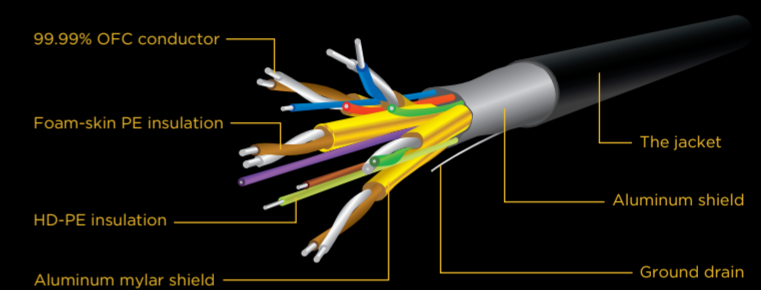

High speed HDMI cable with Ethernet, 90° upwards angled connector, 1.8 m

SPECIFICATIONS

Type: High-speed with Ethernet
Bandwidth: 18 Gbps data throughput
Supported resolutions: 1080p resolution at 60 Hz, 4K resolution at 60 Hz
Supported features: CEC, HEC, HARC, 3D, Deep Color up to 16-bits per channel, x.v.Color™
High Definition Audio, including SA-CD, DVD-Audio, DTS-HD Master Audio™ and Dolby TrueHD™
Connectors: 1 x Type-A male, 1 x angled Type-A male, gold plated
Material: Copper AWG 30 conductors
Length: 1.8 m (6 ft)