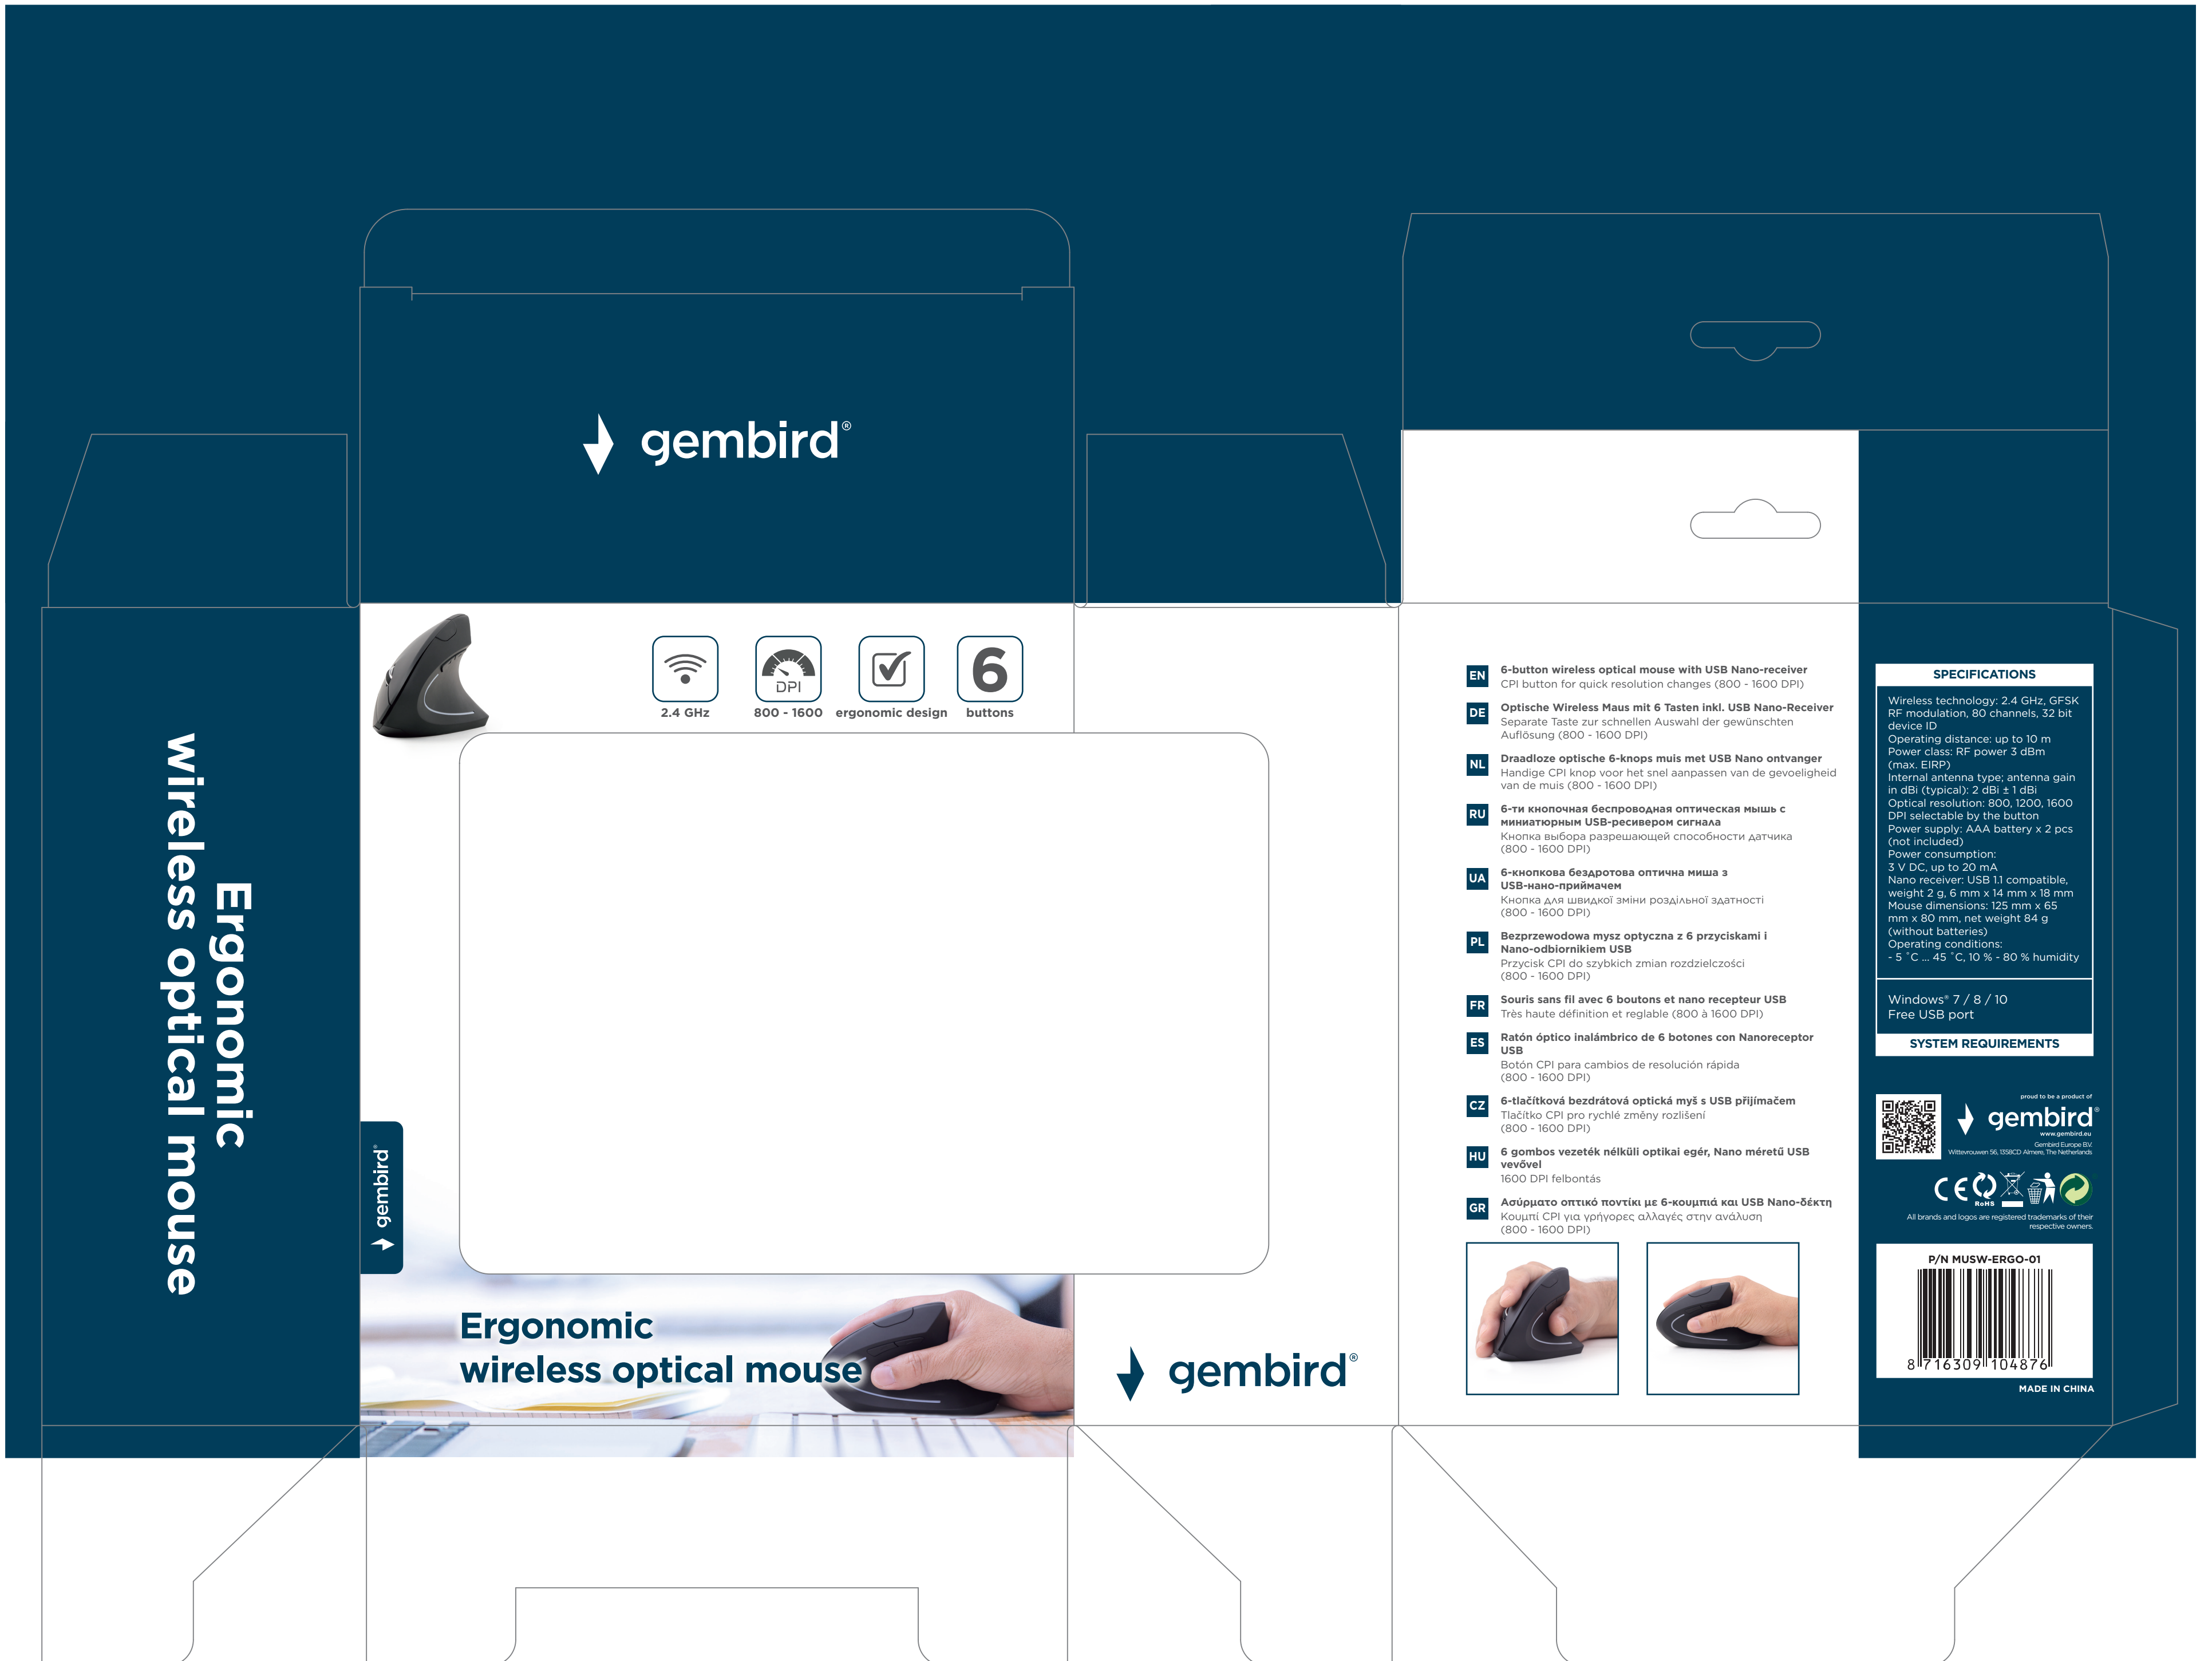

size: 165x75x190 mm

gembird®

2.4 GHz

800 - 1600

ergonomic design

6 buttons

Ergonomic
wireless optical mouse

gembird®