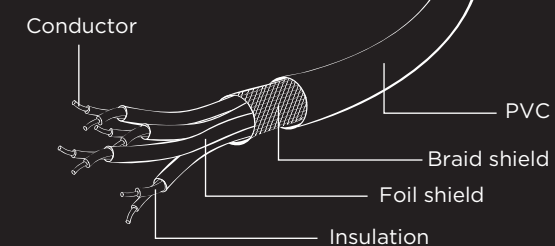

Hot sealing part

cablexpert®

LSZH PATCH CORD

dual shielded

S/FTP Cat. 6A LSZH patch cord

Specifications

Category: 6A
Shielding: S/FTP (ISO/IEC 11801)
Conductor: AWG 27, bare copper
LSZH: Yes
Outer diameter cable: 6.0 mm

EN

Patch cord with foil shielded pairs and braided cable, CAT 6A
Gold plated contacts
Low Smoke Zero Halogen (LSZH) jacket

DE

Abgeschirmtes CAT6A Patchkabel mit vergoldeten 8P8C Anschlüssen
Low Smoke Zero Halogen (LSZH) Integrierte Zugentlastung