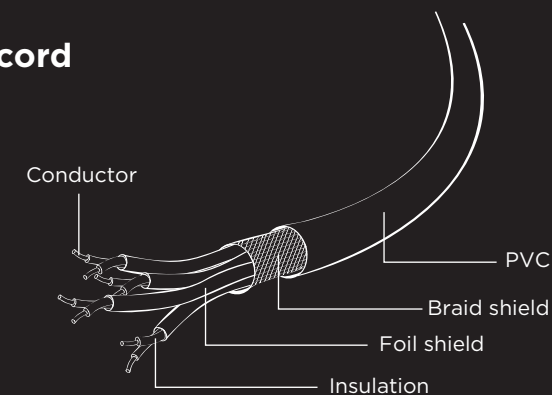

# LSZH PATCH CORD

dual shielded

## S/FTP Cat. 6A LSZH patch cord

### Specifications

Category: 6A  
Shielding: S/FTP (ISO/IEC 11801)  
Conductor: AWG 27, bare copper  
LSZH: Yes  
Outer diameter cable: 6.0 mm