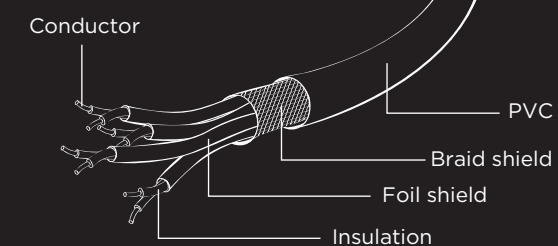

Hot sealing part

 cablexpert®

LSZH PATCH CORD

dual shielded

Transparent part

S/FTP Cat. 6A LSZH patch cord

Specifications

Category: 6A
Shielding: S/FTP (ISO/IEC 11801)
Conductor: AWG 27, bare copper
LSZH: Yes
Outer diameter cable: 6.0 mm

EN

Patch cord with foil shielded pairs and braided cable, CAT 6A
Gold plated contacts
Low Smoke Zero Halogen (LSZH) jacket

DE

Abgeschirmtes CAT6A Patchkabel mit vergoldeten 8P8C Anschlüssen
Low Smoke Zero Halogen (LSZH) Integrierte Zugentlastung