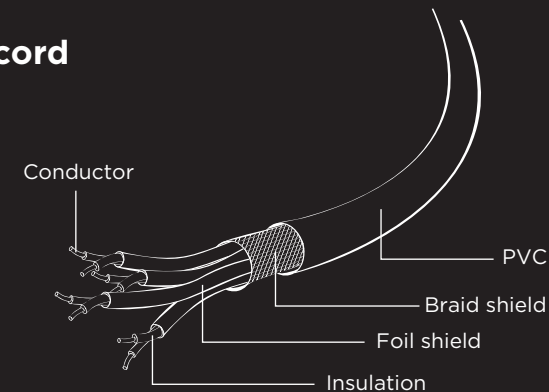

Hot sealing part

Transparent part

### S/FTP Cat. 6A LSZH patch cord

#### Specifications

Category: 6A  
 Shielding: S/FTP (ISO/IEC 11801)  
 Conductor: AWG 27, bare copper  
 LSZH: Yes  
 Outer diameter cable: 6.0 mm