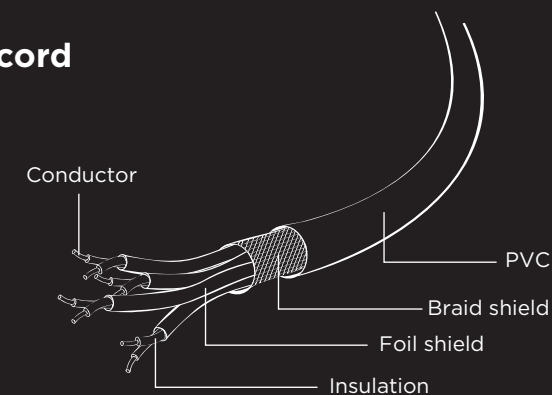

Hot sealing part

Transparent part

### S/FTP Cat. 6A LSZH patch cord

#### Specifications

Category: 6A  
 Shielding: S/FTP (ISO/IEC 11801)  
 Conductor: AWG 27, bare copper  
 LSZH: Yes  
 Outer diameter cable: 6.0 mm