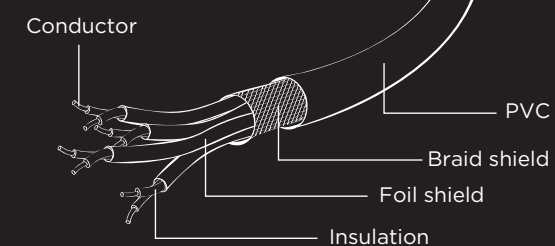

Hot sealing part

 cablexpert®

LSZH PATCH CORD

dual shielded

Transparent part

S/FTP Cat. 6A LSZH patch cord

Specifications

Category: 6A
Shielding: S/FTP (ISO/IEC 11801)
Conductor: AWG 27, bare copper
LSZH: Yes
Outer diameter cable: 6.0 mm

EN

Patch cord with foil shielded pairs and braided cable, CAT 6A
Gold plated contacts
Low Smoke Zero Halogen (LSZH) jacket

DE

Abgeschirmtes CAT6A Patchkabel mit vergoldeten 8P8C Anschlüssen
Low Smoke Zero Halogen (LSZH) Integrierte Zugentlastung