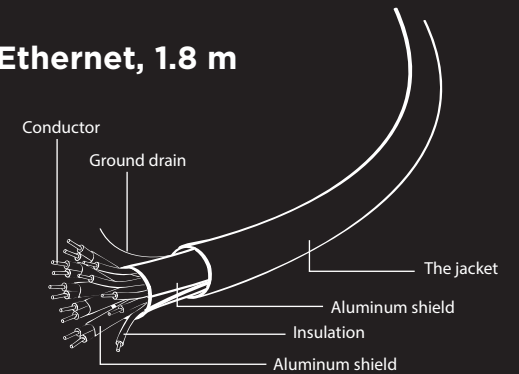

High speed HDMI cable with Ethernet, 1.8 m

Specifications

Type: High-speed with Ethernet
Bandwidth: 18 Gbps data throughput
Supported resolutions: 1080p resolution at 60 Hz, 4K resolution at 60 Hz
Supported features: CEC, HEC, HARC, 3D, Deep Color up to 16-bits per channel, x.v.Color™ High Definition Audio, including SA-CD, DVD-Audio, DTS-HD Master Audio™, and Dolby TrueHD™
Connectors: 2 x type-A male, gold plated
Material: CCS
Length: 1.8 m (6 ft)