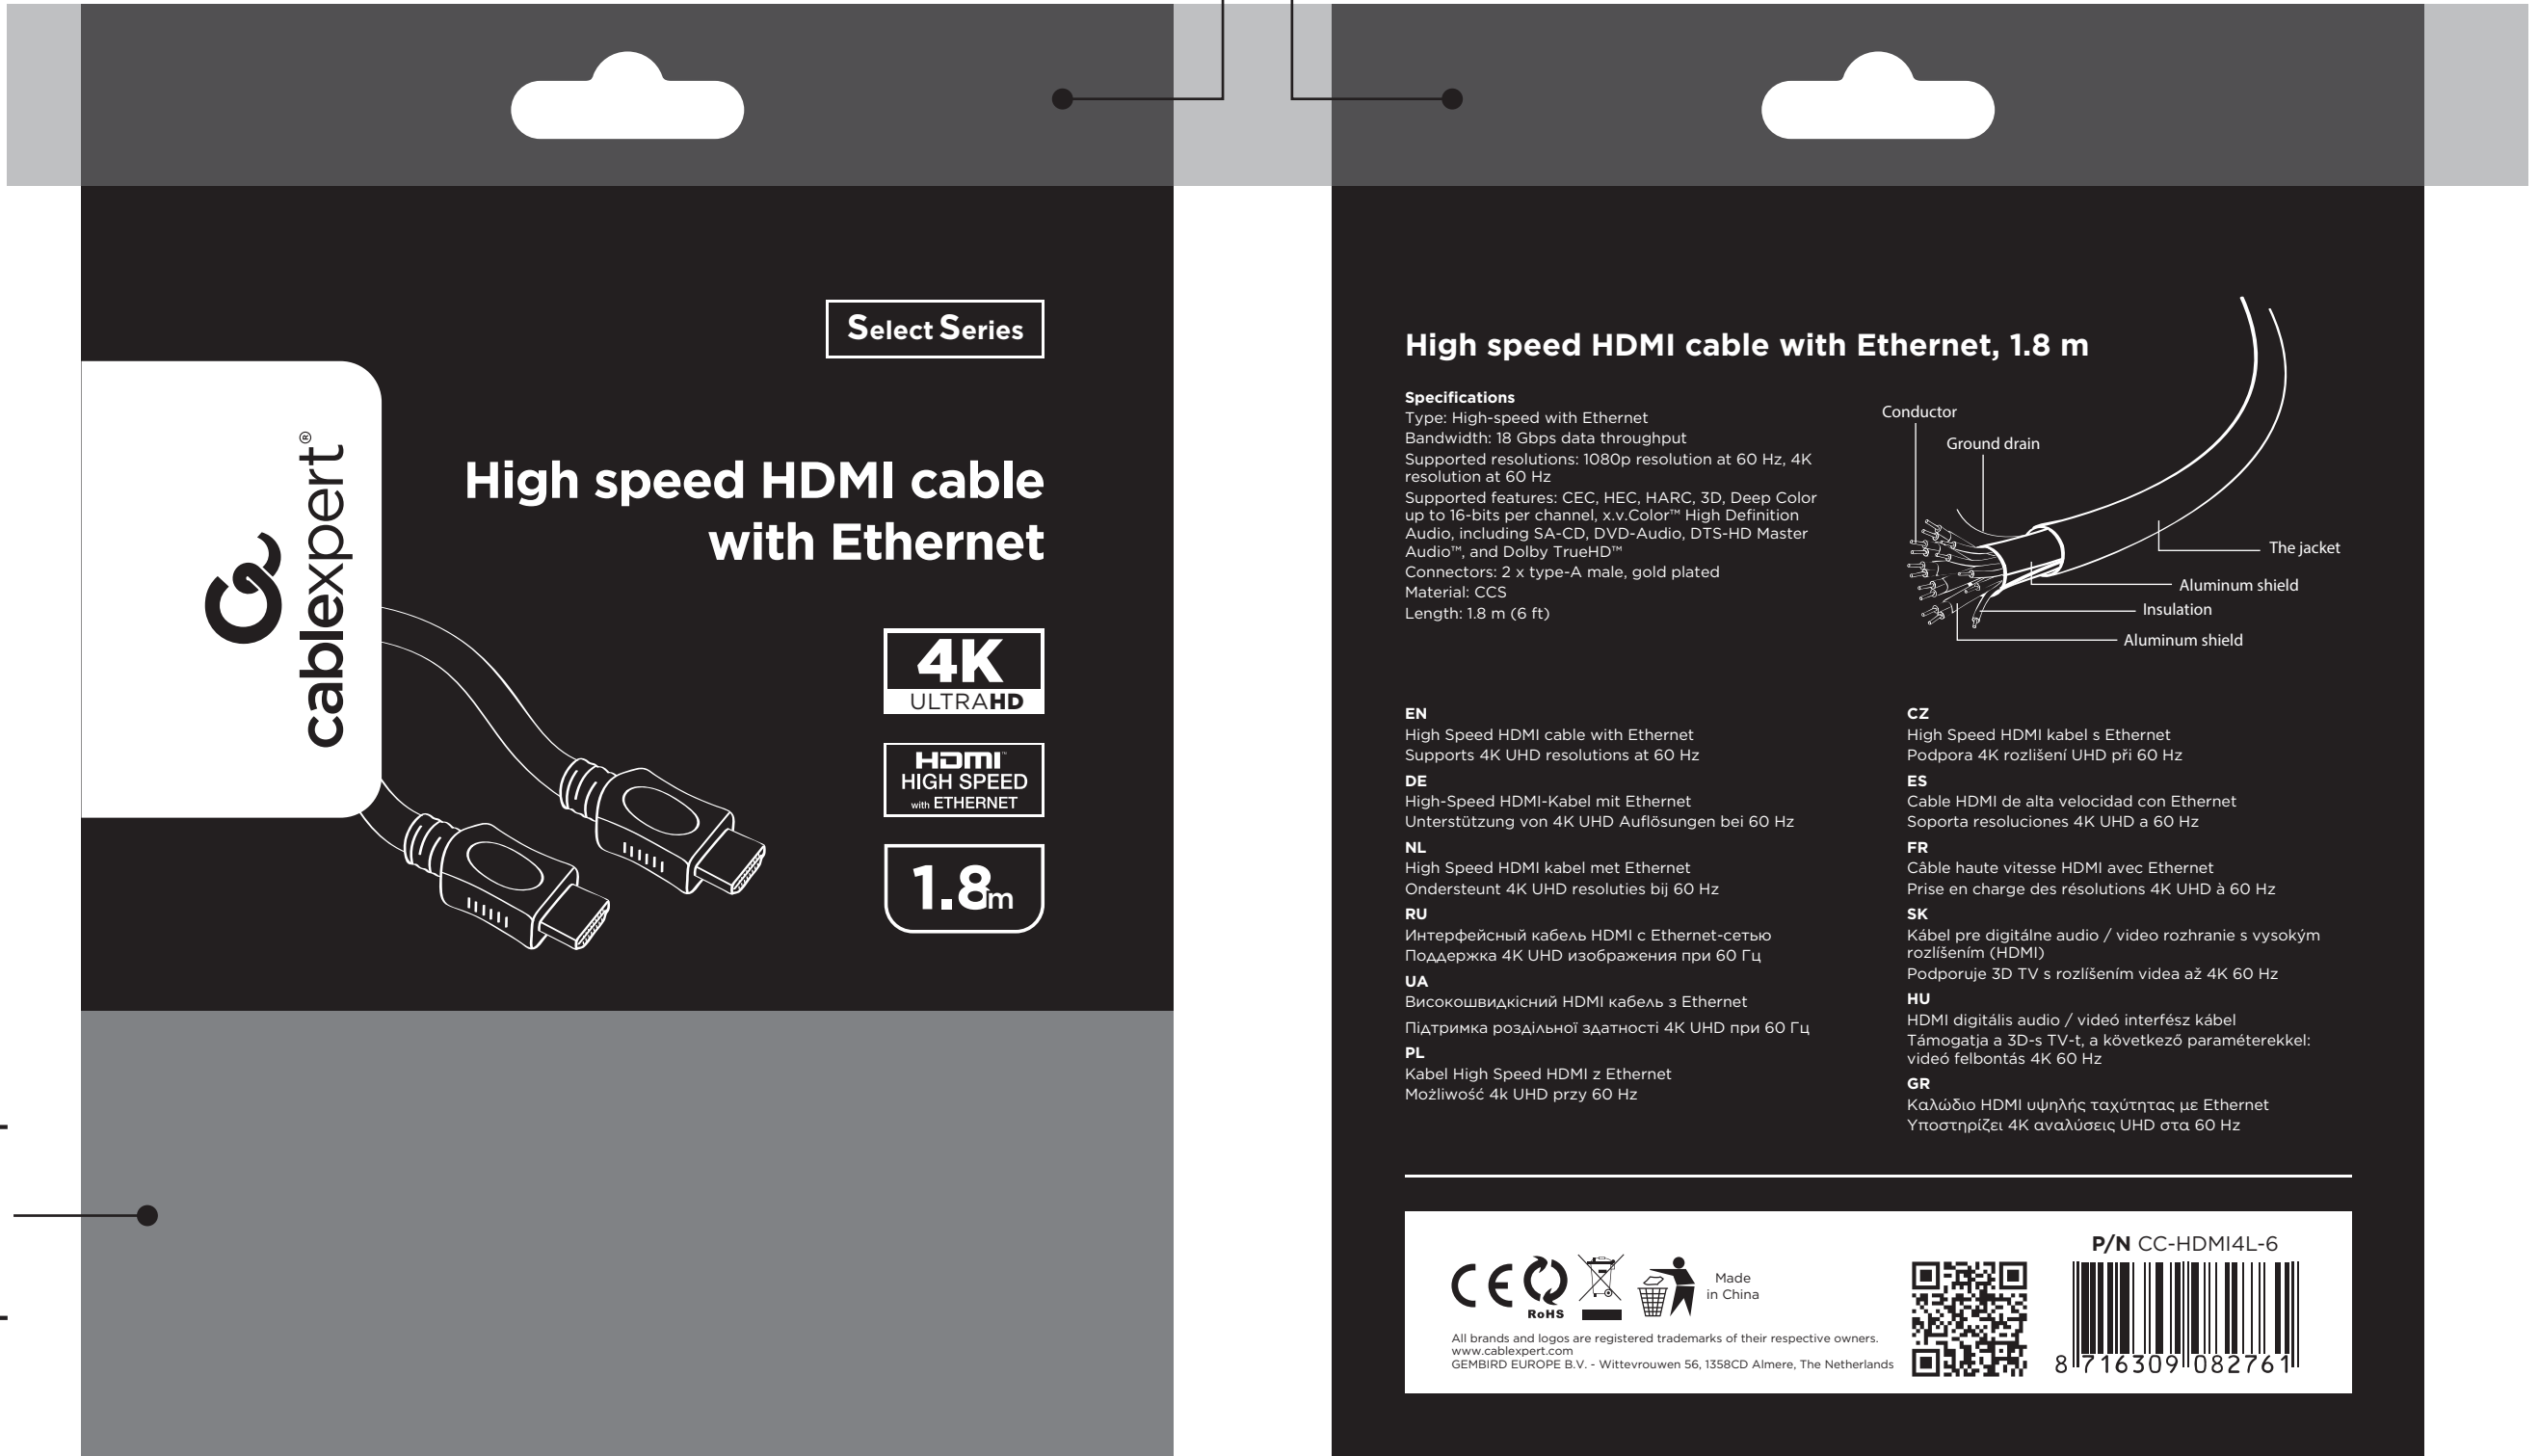

Hot sealing part

Transparent part

Select Series

cablexpert®

High speed HDMI cable with Ethernet