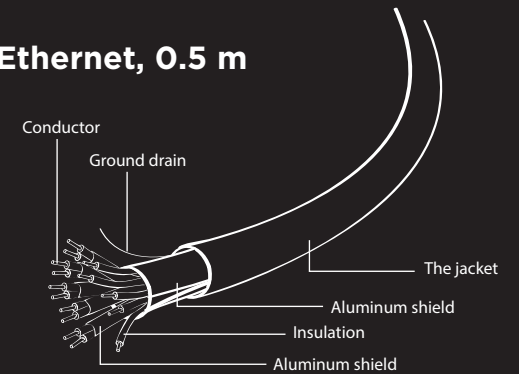

High speed HDMI cable with Ethernet, 0.5 m

Specifications

Type: High-speed with Ethernet
Bandwidth: 18 Gbps data throughput
Supported resolutions: 1080p resolution at 60 Hz, 4K resolution at 60 Hz
Supported features: CEC, HEC, HARC, 3D, Deep Color up to 16-bits per channel, x.v.Color™ High Definition Audio, including SA-CD, DVD-Audio, DTS-HD Master Audio™, and Dolby TrueHD™
Connectors: 2 x type-A male, gold plated
Material: CCS
Length: 0.5 m