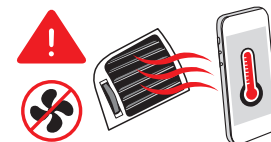

size: 92x53x126 mm

gembird®

Air vent mount for smartphone

max. 6"

360° rotation

INSTRUCTION

gembird®

EN Compact universal smartphone car holder
Adjustable width for use with phones from 50 mm to 90 mm wide
360° rotating mounting clip

DE Kompakte und universelle KFZ Smartphone-Halterung
Justierbare Breite für die Verwendung mit Smartphones von 50 mm bis 90 mm
360 Grad drehbarer Befestigungsclip

NL Universele autohouder voor smartphones (max. 6" scherm)
Traploos instelbare breedte van 50 mm tot 90 mm breed
360 graden draaibaar voor perfecte telefoonpositionering

RU Автомобильный компактный держатель смартфона
Регульована ширина для телефонів завширшки від 50 мм до 90 мм
Монтажна кліпса обертається на 360 градусів

UA Універсальний тримач смартфонів для вентиляційного отвору автомобіля
Регульована ширина для телефонів завширшки від 50 до 90 мм
Монтажна кліпса обертається на 360 градусів

PL Kompaktowy uniwersalny uchwyt samochodowy na smartfony
Regulowana szerokość do zastosowania w telefonach o szerokości od 50 mm do 90 mm
Obrotowy zacisk montażowy 360 stopni

FR Support voiture universel compact pour smartphone
Universel
Ajustable pour les smartphones de 50 mm à 90 mm large
Cou flexible multi direction

ES Soporte para carro universal compacto para smartphone
Largura ajustável para utilização com telefones de 50 mm a 90 mm de largura
360 graus de rotação no clipe de montagem

GR Συμβαγής Universal στήριξη smartphone για το αυτοκίνητο
Ρυθμιζόμενο πλάτος για χρήση με τηλέφωνα πλάτους 50 έως 90 χιλ
360 μοιρών περιστρεφόμενο κλιπ στήριξης

SPECIFICATIONS

Material: ABS + silicone
Net weight: 33 g
Adjustable width:
50 mm - 90 mm
Dimensions:
28 mm x 95 mm x 33 mm

gembird®
www.gembird.eu
Gembird Europe BV
Wittevrouwen 56, 1358CD Almere, The Netherlands