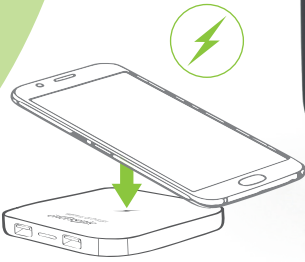

- Compact square wireless Qi charger (5 W)
- Anti-slip ribbed charging pad surface
- Simply connect the pad to a USB power adapter and place your Qi-enabled mobile device on the pad to start charging
- Compatible with all Qi-certified devices, including several Samsung Galaxy S models, Nokia Lumia models and several other phone models of different brands. For a complete list, check our website
- Requires 5 V/2 A power adapter (not included)
- DE
  - Kompaktes, viereckiges und kabelloses Qi-Ladegerät
  - Grifflose gummierte Ladeoberfläche
  - Anti-rutsch perforierte Woberfläche
  - Verbinden Sie das Pad mit einem USB-Stromadapter und platzieren Sie Ihr Qi-fähiges Mobiltelefon auf dem Pad um den Ladevorgang zu starten
  - Kompatibel mit allen Qi-zertifizierten Geräten, wie z. B. einige Geräte der Samsung Galaxy S-Reihe, Nokia Lumia-Modelle und viele weitere Modelle anderer Marken. Eine komplette Liste finden Sie auf unserer Website
  - Benötigt 5 V/2 A Adapter (nicht inkludiert)
- NL
  - Compacte vierkante draadloze Qi lader (5 W)
  - Anti-slip oppervlakte voorkomt wegglippen van telefoon
  - Sluit de Qi lader aan op de USB power adapter van je telefoon en hij is gebouwd voor de meeste Qi-gecertificeerde apparaten, waaronder diverse Samsung Galaxy S modellen, Nokia Lumia modellen, en verschillende andere telefoonmodellen van andere merken. Kijk online voor een volledige lijst
  - Werkt met elke 5 V/2 A USB voedingadapter (niet bijgeleverd)
- RU
  - Компактная квадратная форма, 5 Вт
  - Нескользящая поверхность зарядной площадки
  - Просто подключите площадку к своему USB адаптеру питания и поместите смартфон на нее
  - Совместимость со всеми сертифицированными Qi устройствами
  - Просто зарядит площадку, выберите кованую вешоту пристрою
  - Просто подключите площадку к своему USB адаптеру питания и поместите смартфон на нее
  - Совместимость со всеми сертифицированными Qi устройствами
  - Просто зарядит площадку, выберите кованую вешоту пристрою
- UA
  - Компактний, квадратний зарядний пристрій Qi (5 Вт)
  - Просто підключіть площадку до свого USB адаптера живлення і покладіть смартфон на неї
  - Сумісність з усіма сертифікованими Qi пристроями
- PL
  - Kompakta iadownika indukcyjna Qi (5 W)
  - Powierzchnia antypoślizgowa zabezpiecza przed zszluzowaniem się urządzeń ładowanych
  - Wystarczy podłączyć pad do zasilacza USB i umieszczyć urządzenie przeznaczone do ładowania
  - Obsługujące technologie Qi na przykład USB i inne technologie ładowania komórkowego
  - Kompatybilny ze wszystkimi urządzeniami certyfikowanymi przez Qi, w tym kilka modeli Samsung Galaxy S, modeli Nokia Lumia i kilku innych modeli telefonów
  - Wymaga zasilacza 5 V / 2 A (nie wchodzi w skład zestawu)
- FR
  - Sans-fil et compact, le chargeur Qi (5 W)
  - Anti-dérapante
  - Simple d'utilisation
  - Compatible avec tous les appareils certifiés «Qi»
  - L'alimentation 5 V / 2 A (en option)
- GR
  - Σύντηξη τετραγωνικού φορτιστή Qi (5 W)
  - Pad φορτίζει με αντικολλητική επιφάνεια από κορτούκι
  - Άπια συνδέεται το pad φορτιστή με ένα πορτοφόλιο USB και τον φορτιστή της κινητής
  - Απλά συνδέστε το pad Qi στο τροφοδοτικό USB και τοποθετήστε την κινητή συσκευή
  - Απλά συνδέστε το pad Qi στο τροφοδοτικό USB και τοποθετήστε την κινητή συσκευή
  - Σύντηξη τετραγωνικού φορτιστή Qi (5 W)
- SP
  - Antena integrada en el diseño
  - Fácil de utilizar
  - Compatible con todos los dispositivos certificados «Qi»
  - Alimentación 5 V / 2 A (opcional)
  - Requiere un adaptador de corriente de 5 V / 2 A (no incluido)
- PT
  - Carregador quadrado sem fio Qi (5 W)
  - Superfície antiderrapante evita o escorregamento dos dispositivos durante o carregamento
  - Basta ligar o carregador ao carregador USB e colocar o dispositivo a ser carregado
  - Compatível com todos os dispositivos certificados pela Qi, incluindo vários modelos de smartphones Samsung Galaxy S, modelos Nokia Lumia e vários outros modelos de telefones
  - Requer um adaptador de energia de 5 V / 2 A (não incluído)
- EN
  - Compact square wireless Qi charger (5 W)
  - Anti-slip ribbed charging pad surface
  - Simply connect the pad to a USB power adapter and place your Qi-enabled mobile device on the pad to start charging
  - Compatible with all Qi-certified devices, including several Samsung Galaxy S models, Nokia Lumia models and several other phone models of different brands. For a complete list, check our website
  - Requires 5 V/2 A power adapter (not included)