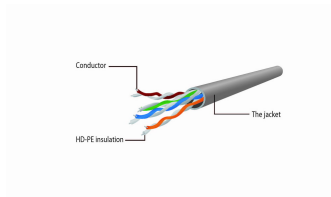

# CAT6 UTP netienený patch kábel

### Features

- CAT6 netienený patch kábel
- Ochrana konektora

### Specifications

Patch cord category 6 UTP (unshielded)  
Length: according to the item  
Structure: AWG 26 (7 x 0.15 mm wire), CCA  
HDPE insulation of the wire: 0.85 mm  
With LDPE filler  
With polyester tape: not used  
With aluminum foil: not used  
Drain hose: not used  
PVC outer insulation: 6.2 mm  
Color: according to the item  
Operation up to 250 MHz