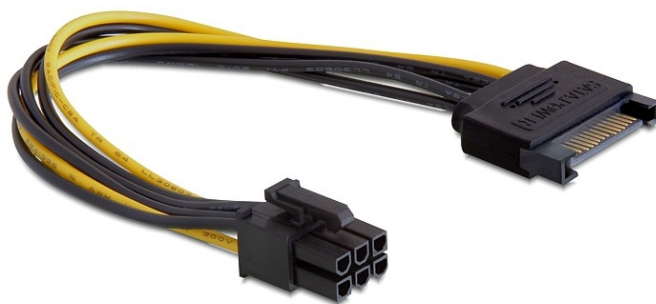

# SATA power adapter cable for PCI express, 0.2 m

CC-PSU-SATA

## Features

- Power supply for PCI Express cards
- SATA power 15 pin (male) to 6-pin PCIe