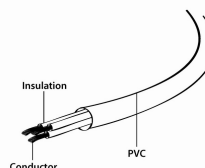

### Features

- German Schuko input and C19 output
- Molded plugs with integrated strain relief

### Specifications

Length: 6 ft (1.8 m)  
EU input plug: Shuko type with ground contact hole and 4.9 mm pins