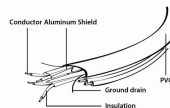

SATA SLIMLINE cable

CC-SATA-C2

Features

- SATA 7 pin and SATA SLIMLINE 6 pin combo cable
- Provides SATA data and power cable for 13-pin SLIMLINE drives
- 2-pin Molex input power connector (+5 V DC)
- SATA 7 pin data and SATA SLIMLINE combo output connectors

Specifications

SATA cable length: 35 cm
Power cable length: 29 cm
Package type: polybag

Packaging

Q'ty in crtn, pcs	400
Crtn volume, CUM	0.027
Crtn weight, kgs	8.2
Individual package size LxWxH:	95x20x15 mm
Carton size LxWxH:	400x305x225 mm
Country of origin	CN
Barcode	8716309065283
Customs code	8544429090