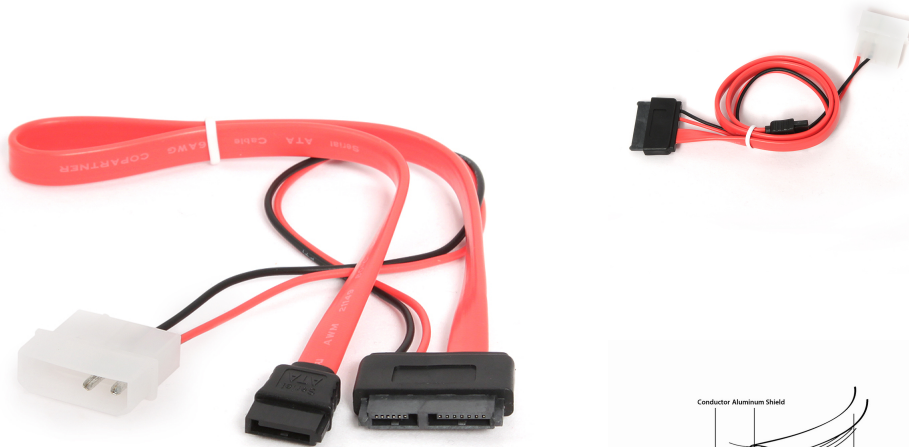

SATA SLIMLINE cable

CC-SATA-C2

Features

- SATA 7 pin and SATA SLIMLINE 6 pin combo cable
- Provides SATA data and power cable for 13-pin SLIMLINE drives
- 2-pin Molex input power connector (+5 V DC)
- SATA 7 pin data and SATA SLIMLINE combo output connectors

Specifications

SATA cable length: 35 cm
Power cable length: 29 cm
Package type: polybag

Packaging

Q'ty in crtn, pcs	400
Crtn volume, CUM	0.027
Crtn weight, kgs	8.2
Individual package size LxWxH:	95x20x15 mm
Carton size LxWxH:	400x305x225 mm
Country of origin	CN
Barcode	8716309065283
Customs code	8544429090