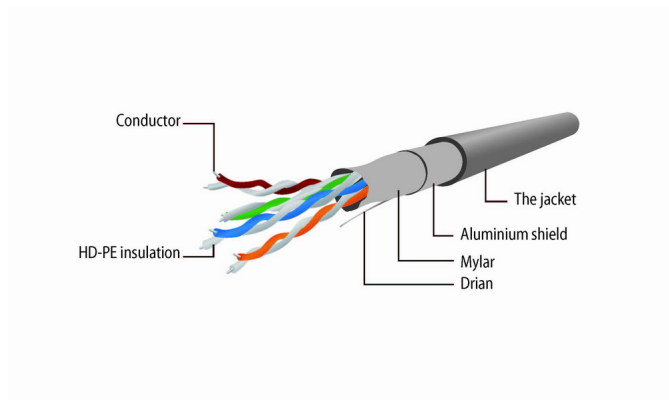

FTP Cat5e Patch cord, blue, 2 m

PP22-2M/B

Features

- Foil shielded twisted pair patch cord

Specifications

Moulded strain relief
50u" gold plated contacts
8P8C plugs

Packaging

Q'ty in crtn, pcs	80
Crtn volume, CUM	0.024
Crtn weight, kgs	4.8
Individual package size LxWxH:	170x130x15 mm
Carton size LxWxH:	400x300x200 mm
Country of origin	CN
Barcode	8716309052085
Customs code	8544421000