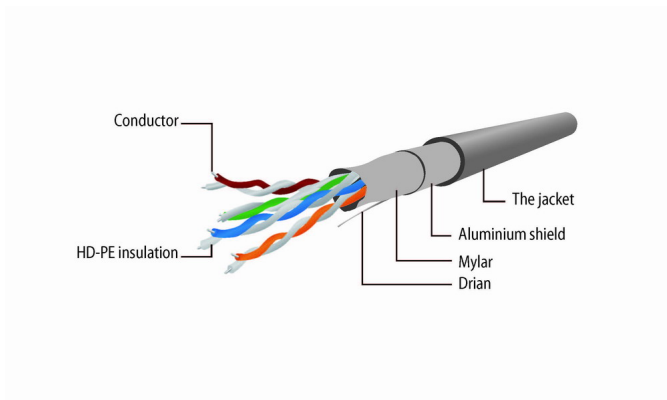

# FTP Cat5e Patch cord, black, 2 m

### Features

- Foil shielded twisted pair patch cord

### Specifications

Patch cord Enhanced category 5 FTP (shielded)  
Length: according to the item  
Structure: AWG 26 (7 x 0.15 mm wire), CCA  
HDPE insulation of the wire: 0.85 mm  
With LDPE filler: not used  
With polyester tape  
With aluminum foil  
Drain hose: 7 x 0.12 mm CCA  
PVC outer insulation: 5.0 mm  
Color: according to the item  
Operation up to 100 MHz