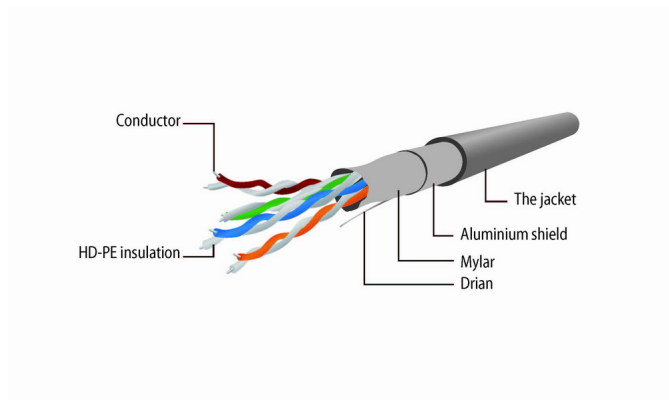

# FTP Cat5e Patch cord, red, 2 m

### Features

- Foil shielded twisted pair patch cord

### Specifications

Patch cord Enhanced category 5 FTP (shielded)  
Length: according to the item  
Structure: AWG 26 (7 x 0.15 mm wire), CCA  
HDPE insulation of the wire: 0.85 mm  
With LDPE filler: not used  
With polyester tape  
With aluminum foil  
Drain hose: 7 x 0.12 mm CCA  
PVC outer insulation: 5.0 mm  
Color: according to the item  
Operation up to 100 MHz