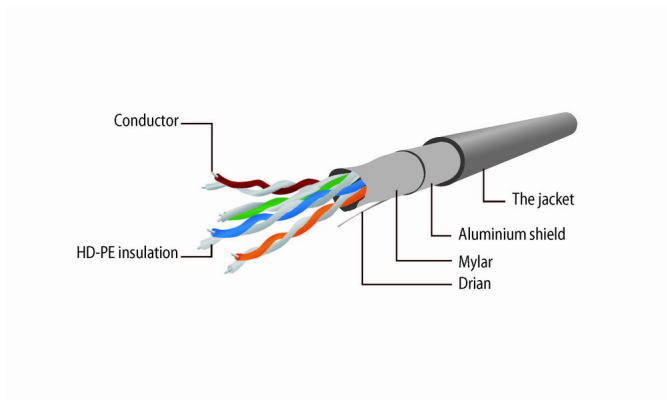

FTP Cat5e Patch cord, black, 0.5 m

PP22-0.5M/BK

Features

- Foil shielded twisted pair patch cord

Specifications

Patch cord Enhanced category 5 FTP (shielded)
 Length: according to the item
 Structure: AWG 26 (7 x 0.15 mm wire), CCA
 HDPE insulation of the wire: 0.85 mm
 With LDPE filler: not used
 With polyester tape
 With aluminum foil
 Drain hose: 7 x 0.12 mm CCA
 PVC outer insulation: 5.0 mm
 Color: according to the item
 Operation up to 100 MHz

Packaging

Q'ty in crtn, pcs	350
Crtn volume, CUM	0.04
Crtn weight, kgs	9.3
Individual package size LxWxH:	120x100x20 mm
Carton size LxWxH:	390x390x260 mm
Country of origin	CN
Barcode	8716309051972
Customs code	8544421000