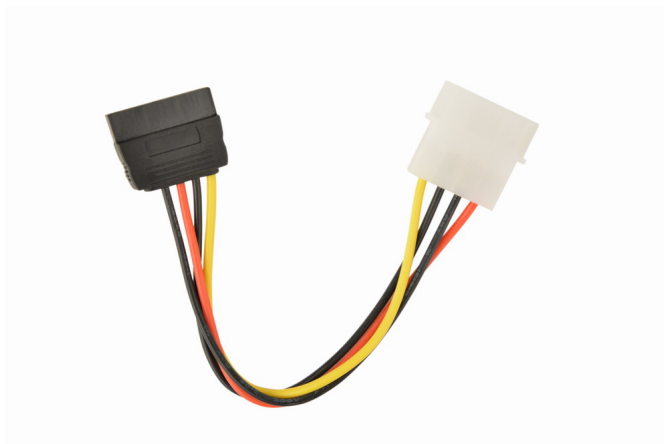

SATA power cable, 0.15 m

CC-SATA-PS

Features

- SATA power supply flat cable

Specifications

Packaging

Q'ty in crtn, pcs
Crtn volume, CUM
Crtn weight, kgs
Individual package size LxWxH:
Carton size LxWxH:
Country of origin
Barcode
Customs code