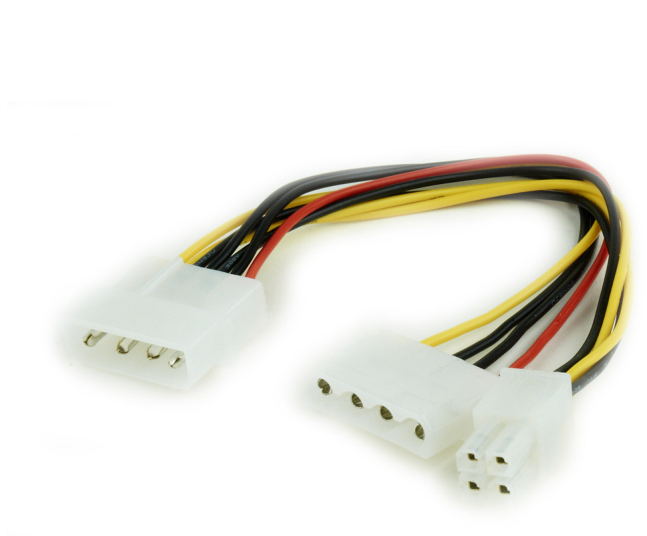

Internal power splitter cable with ATX connector

CC-PSU-4

Features

- Internal power cable with 5 1/4 connector and ATX connector

Specifications

Packaging

Q'ty in crtn, pcs
Crtn volume, CUM
Crtn weight, kgs
Individual package size LxWxH:
Carton size LxWxH:
Country of origin
Barcode
Customs code

500
0.028
6.34
125x90x10 mm
405x305x225 mm
CN
8716309022859
8544429090

Certificates