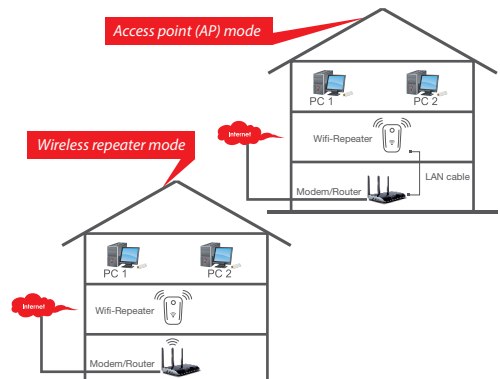

size: 70x70x80 mm

-  Pantone cool gray 8C
-  C:0 M:100 Y:100 K:0
-  100% black

WiFi repeater 300 Mbps

 **Stay connected**

 **300 Mbps**

 **2.4 GHz**

 **WPS**

- SPECIFICATIONS**
- Supported standards: IEEE 802.3, 802.3u, 802.11b/g/n
 - Wireless transmission rate: max. 300 Mbps
 - Security : 64/128-bit WEP, WPA-PSK, WPA2-PSK, WPA -MIXED-PSK
 - Supported modes: repeater mode, AP mode
 - LAN port: 1 x RJ45
 - Chipset: MTK 7628KN
 - Frequency band: 2.4 GHz ~ 2.4835 GHz
 - Channels: 1-13 (Europe)
 - Power class: RF power 14 dBm (max. EIRP)
 - Internal antenna gain (typical): 2 x 3 dBi ± 1 dBi
 - Power consumption: up to 3 W
 - Operating temperature: 0 °C ~ 40 °C
 - Storage temperature: - 40 °C ~ 70 °C
 - Operating humidity: 10 % ~ 90 % non-condensing
 - Storage humidity: 5 % ~ 95 % non-condensing
 - Dimensions: 41 mm x 41 mm x 67 mm (W x D x H)
 - Net weight: 45 g