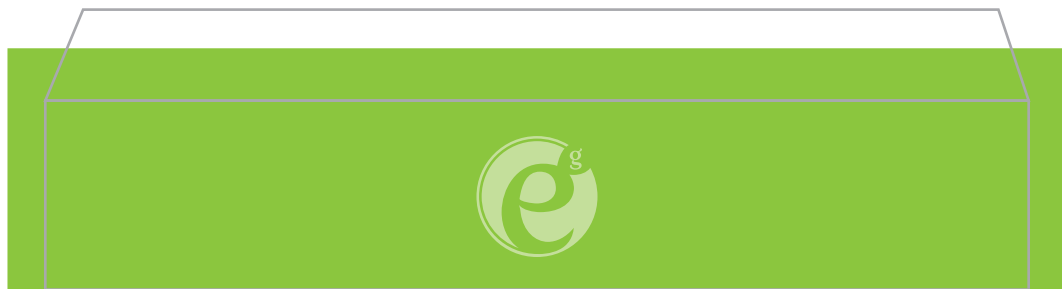

Actual package may differ from this document.
No rights can be derived from this document.

size: 130x25x130 mm

pantone blue 072C

pantone 376C