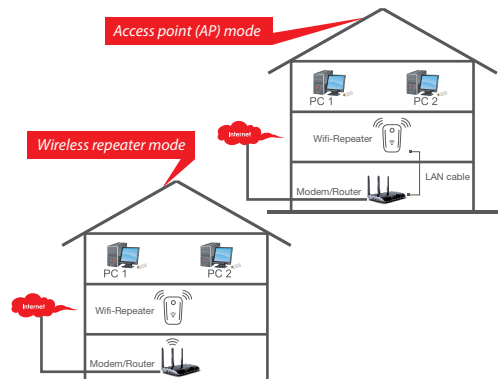

size: 70x70x80 mm

-  Pantone cool gray 8C
-  C:0 M:100 Y:100 K:0
-  100% black

WiFi repeater 300 Mbps

 **Stay connected**

300 Mbps

2.4
GHz

WPS

- SPECIFICATIONS**
- Supported standards: IEEE 802.3, 802.3u, 802.11b/g/n
 - Wireless transmission rate: max. 300 Mbps
 - Security : 64/128-bit WEP, WPA-PSK, WPA2-PSK, WPA -MIXED-PSK
 - Supported modes: repeater mode, AP mode
 - LAN port: 1 x RJ45
 - Chipset: MTK 7628KN
 - Frequency band: 2.4 GHz ~ 2.4835 GHz
 - Channels: 1-13 (Europe)
 - Power class: RF power 14 dBm (max. EIRP)
 - Internal antenna gain (typical): 2 x 3 dBi ± 1 dBi
 - Power consumption: up to 3 W
 - Operating temperature: 0 °C ~ 40 °C
 - Storage temperature: - 40 °C ~ 70 °C
 - Operating humidity: 10 % ~ 90 % non-condensing
 - Storage humidity: 5 % ~ 95 % non-condensing
 - Dimensions: 41 mm x 41 mm x 67 mm (W x D x H)
 - Net weight: 45 g