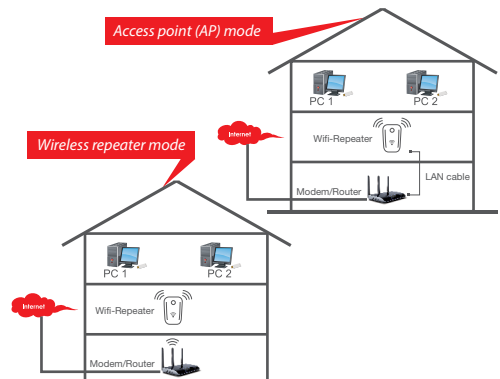

size: 70x70x80 mm

-  Pantone cool gray 8C
-  C:0 M:100 Y:100 K:0
-  100% black

WiFi repeater 300 Mbps

 **Stay connected**

300 Mbps

2.4 GHz

WPS

- SPECIFICATIONS**
- Supported standards: IEEE 802.3, 802.3u, 802.11b/g/n
 - Wireless transmission rate: max. 300 Mbps
 - Security : 64/128-bit WEP, WPA-PSK, WPA2-PSK, WPA -MIXED-PSK
 - Supported modes: repeater mode, AP mode
 - LAN port: 1 x RJ45
 - Chipset: MTK 7628KN
 - Frequency band: 2.4 GHz ~ 2.4835 GHz
 - Channels: 1-13 (Europe)
 - Power class: RF power 14 dBm (max. EIRP)
 - Internal antenna gain (typical): 2 x 3 dBi ± 1 dBi
 - Power consumption: up to 3 W
 - Operating temperature: 0 °C ~ 40 °C
 - Storage temperature: - 40 °C ~ 70 °C
 - Operating humidity: 10 % ~ 90 % non-condensing
 - Storage humidity: 5 % ~ 95 % non-condensing
 - Dimensions: 41 mm x 41 mm x 67 mm (W x D x H)
 - Net weight: 45 g