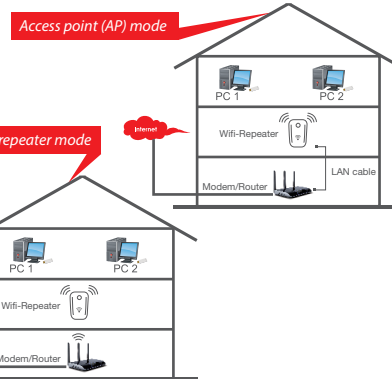

size: 70x70x80 mm

-  Pantone cool gray 8C
-  C:0 M:100 Y:100 K:0
-  100% black

WiFi repeater 300 Mbps

Stay connected

SPECIFICATIONS

- Supported standards: IEEE 802.3, 802.3u, 802.11b/g/n
- Wireless transmission rate: max. 300 Mbps
- Security : 64/128-bit WEP, WPA-PSK, WPA2-PSK, WPA -MIXED-PSK
- Supported modes: repeater mode, AP mode
- LAN port: 1 x RJ45
- Chipset: MTK 7628KN
- Frequency band: 2.4 GHz ~ 2.4835 GHz
- Channels: 1-13 (Europe)
- Power class: RF power 14 dBm (max. EIRP)
- Internal antenna gain (typical): 2 x 3 dBi ± 1 dBi
- Power consumption: up to 3 W
- Operating temperature: 0 °C ~ 40 °C
- Storage temperature: - 40 °C ~ 70 °C
- Operating humidity: 10 % ~ 90 % non-condensing
- Storage humidity: 5 % ~ 95 % non-condensing
- Dimensions: 41 mm x 41 mm x 67 mm (W x D x H)
- Net weight: 45 g