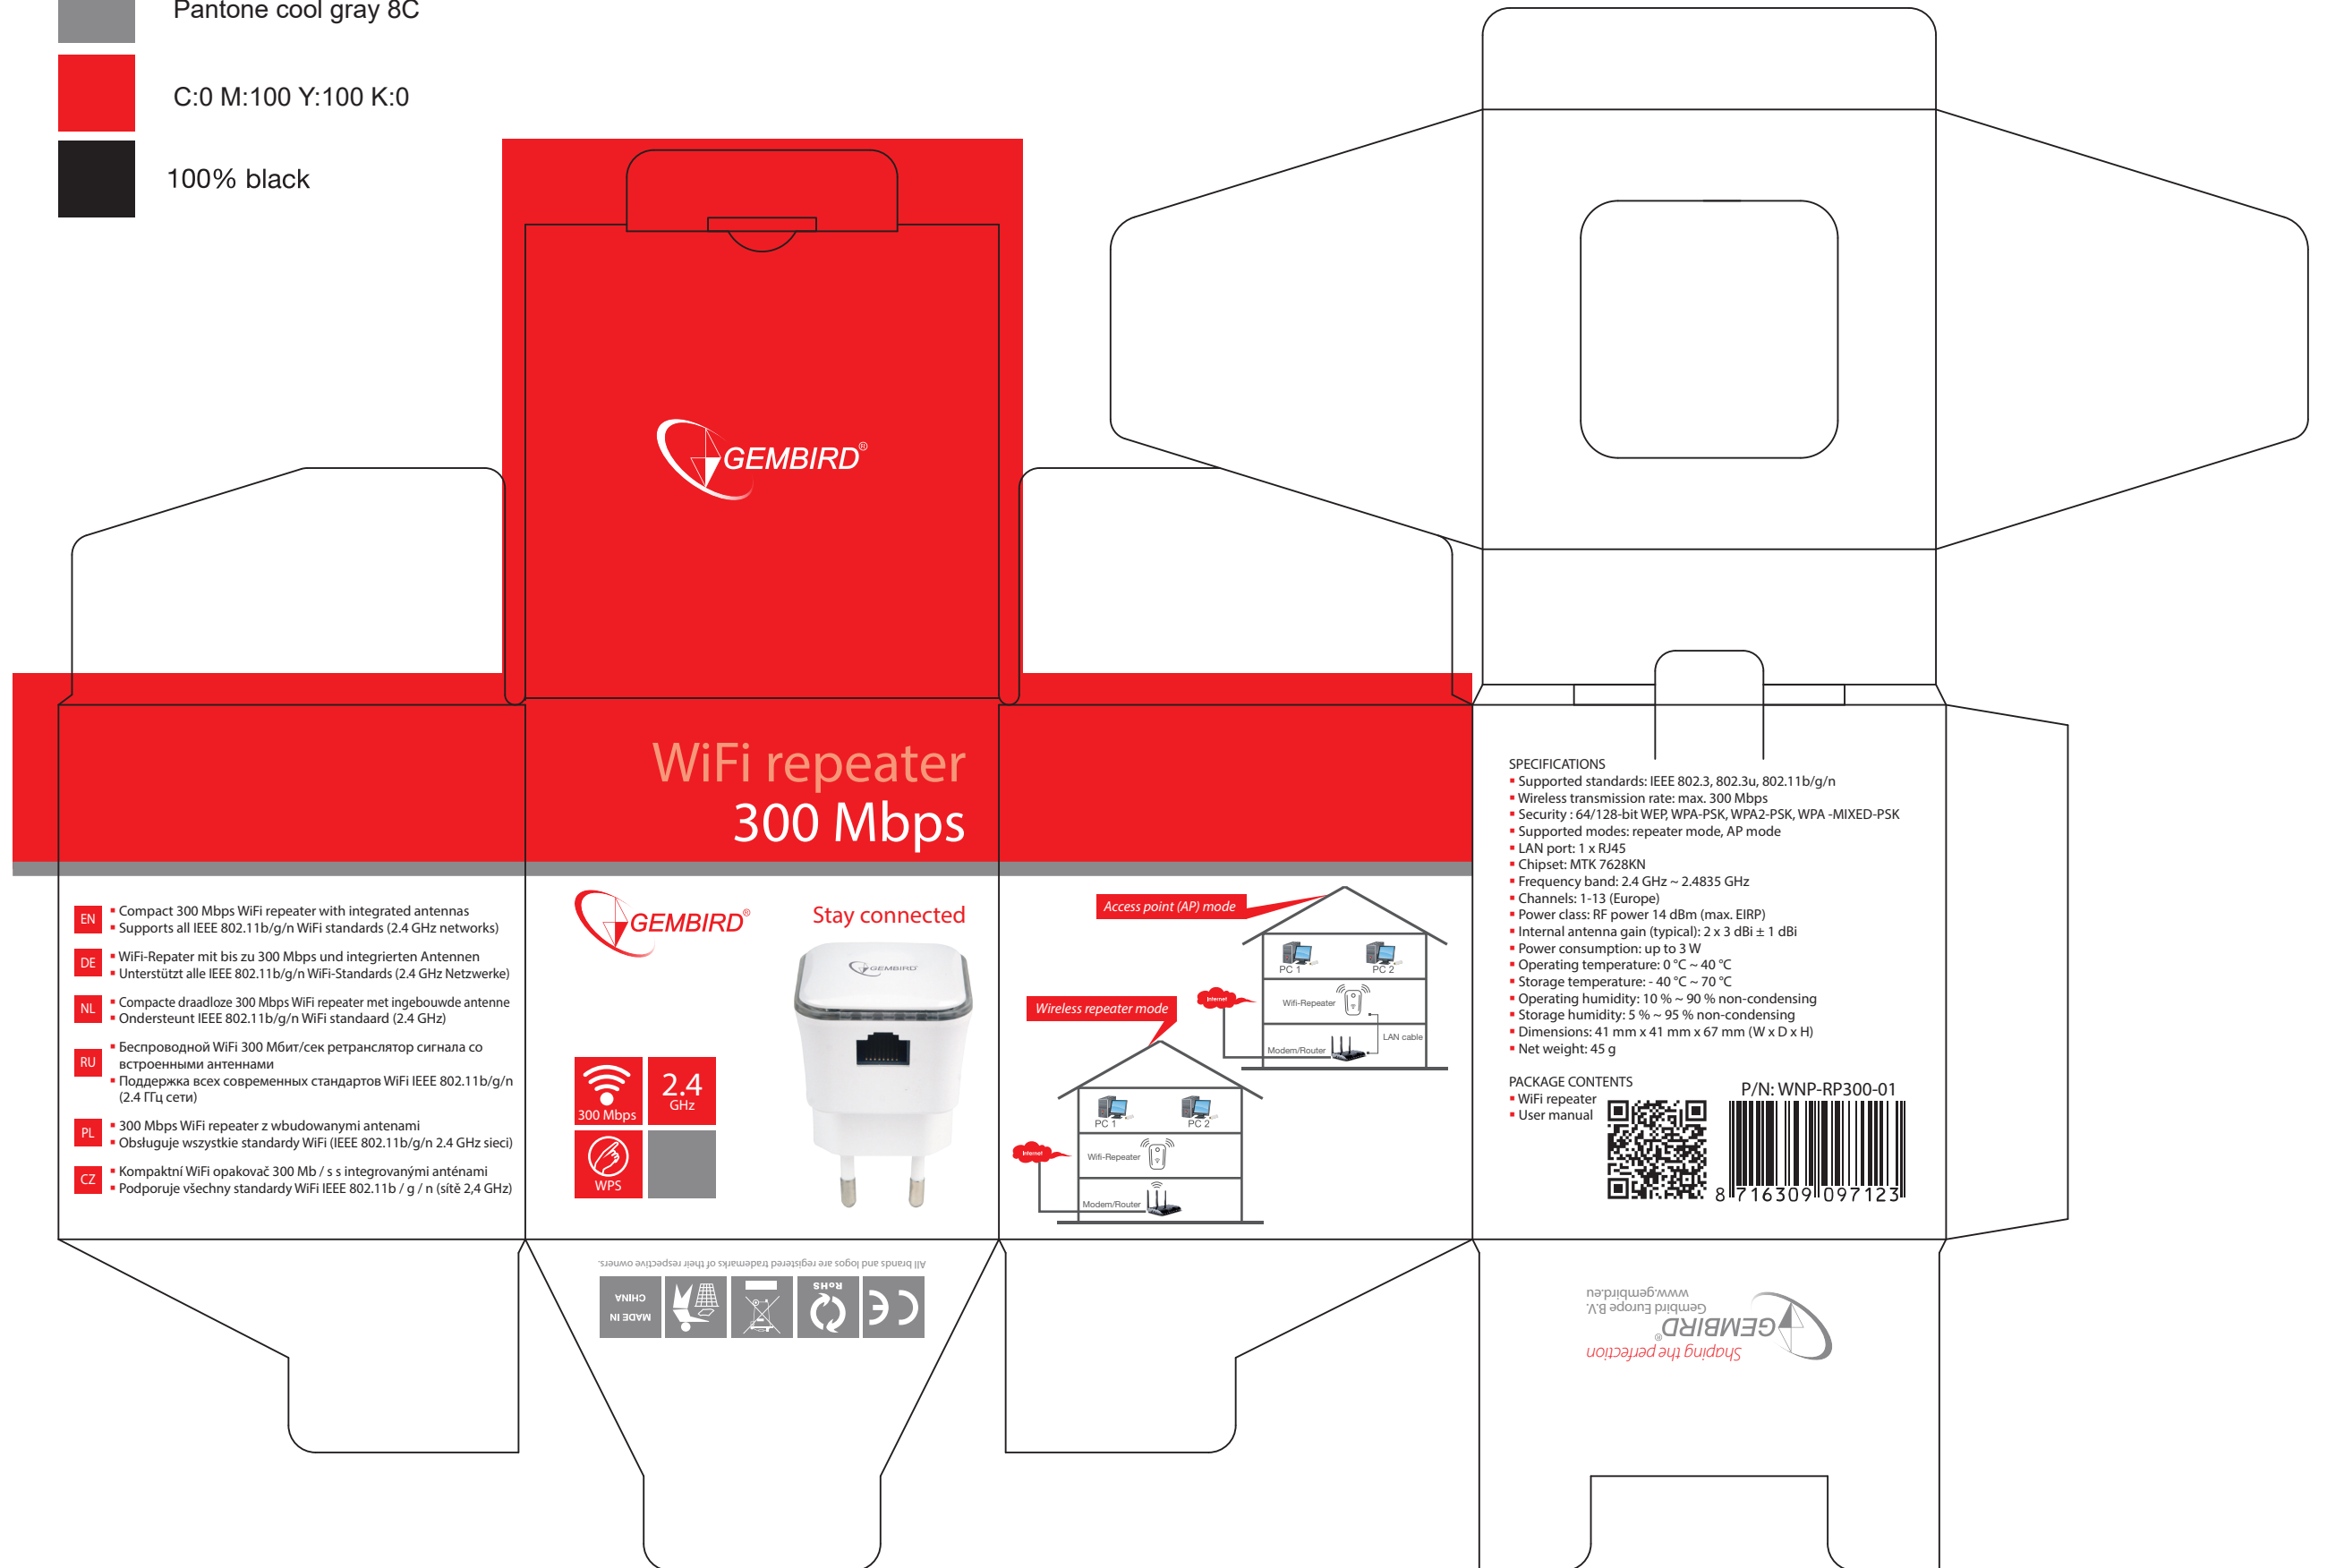

size: 70x70x80 mm

-  Pantone cool gray 8C
-  C:0 M:100 Y:100 K:0
-  100% black

WiFi repeater 300 Mbps

Stay connected

SPECIFICATIONS

- Supported standards: IEEE 802.3, 802.3u, 802.11b/g/n
- Wireless transmission rate: max. 300 Mbps
- Security : 64/128-bit WEP, WPA-PSK, WPA2-PSK, WPA -MIXED-PSK
- Supported modes: repeater mode, AP mode
- LAN port: 1 x RJ45
- Chipset: MTK 7628KN
- Frequency band: 2.4 GHz ~ 2.4835 GHz
- Channels: 1-13 (Europe)
- Power class: RF power 14 dBm (max. EIRP)
- Internal antenna gain (typical): 2 x 3 dBi ± 1 dBi
- Power consumption: up to 3 W
- Operating temperature: 0 °C ~ 40 °C
- Storage temperature: - 40 °C ~ 70 °C
- Operating humidity: 10 % ~ 90 % non-condensing
- Storage humidity: 5 % ~ 95 % non-condensing
- Dimensions: 41 mm x 41 mm x 67 mm (W x D x H)
- Net weight: 45 g

PACKAGE CONTENTS

- WiFi repeater
- User manual

P/N: WNP-RP300-01

8 716309 097123

GEMBIRD
Shaping the perfection
Gembird Europe B.V.
www.gembird.eu