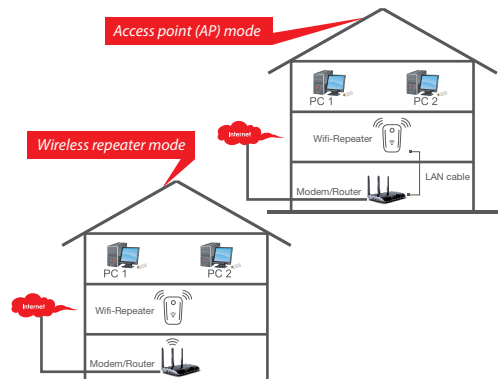

size: 70x70x80 mm

-  Pantone cool gray 8C
-  C:0 M:100 Y:100 K:0
-  100% black

WiFi repeater 300 Mbps

 **Stay connected**

300 Mbps

2.4 GHz

WPS

SPECIFICATIONS

- Supported standards: IEEE 802.3, 802.3u, 802.11b/g/n
- Wireless transmission rate: max. 300 Mbps
- Security : 64/128-bit WEP, WPA-PSK, WPA2-PSK, WPA -MIXED-PSK
- Supported modes: repeater mode, AP mode
- LAN port: 1 x RJ45
- Chipset: MTK 7628KN
- Frequency band: 2.4 GHz ~ 2.4835 GHz
- Channels: 1-13 (Europe)
- Power class: RF power 14 dBm (max. EIRP)
- Internal antenna gain (typical): 2 x 3 dBi ± 1 dBi
- Power consumption: up to 3 W
- Operating temperature: 0 °C ~ 40 °C
- Storage temperature: - 40 °C ~ 70 °C
- Operating humidity: 10 % ~ 90 % non-condensing
- Storage humidity: 5 % ~ 95 % non-condensing
- Dimensions: 41 mm x 41 mm x 67 mm (W x D x H)
- Net weight: 45 g