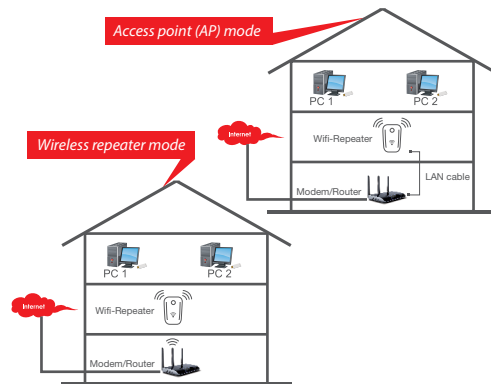

size: 70x70x80 mm

-  Pantone cool gray 8C
-  C:0 M:100 Y:100 K:0
-  100% black

WiFi repeater 300 Mbps

SPECIFICATIONS

- Supported standards: IEEE 802.3, 802.3u, 802.11b/g/n
- Wireless transmission rate: max. 300 Mbps
- Security : 64/128-bit WEP, WPA-PSK, WPA2-PSK, WPA -MIXED-PSK
- Supported modes: repeater mode, AP mode
- LAN port: 1 x RJ45
- Chipset: MTK 7628KN
- Frequency band: 2.4 GHz ~ 2.4835 GHz
- Channels: 1-13 (Europe)
- Power class: RF power 14 dBm (max. EIRP)
- Internal antenna gain (typical): 2 x 3 dBi ± 1 dBi
- Power consumption: up to 3 W
- Operating temperature: 0 °C ~ 40 °C
- Storage temperature: - 40 °C ~ 70 °C
- Operating humidity: 10 % ~ 90 % non-condensing
- Storage humidity: 5 % ~ 95 % non-condensing
- Dimensions: 41 mm x 41 mm x 67 mm (W x D x H)
- Net weight: 45 g