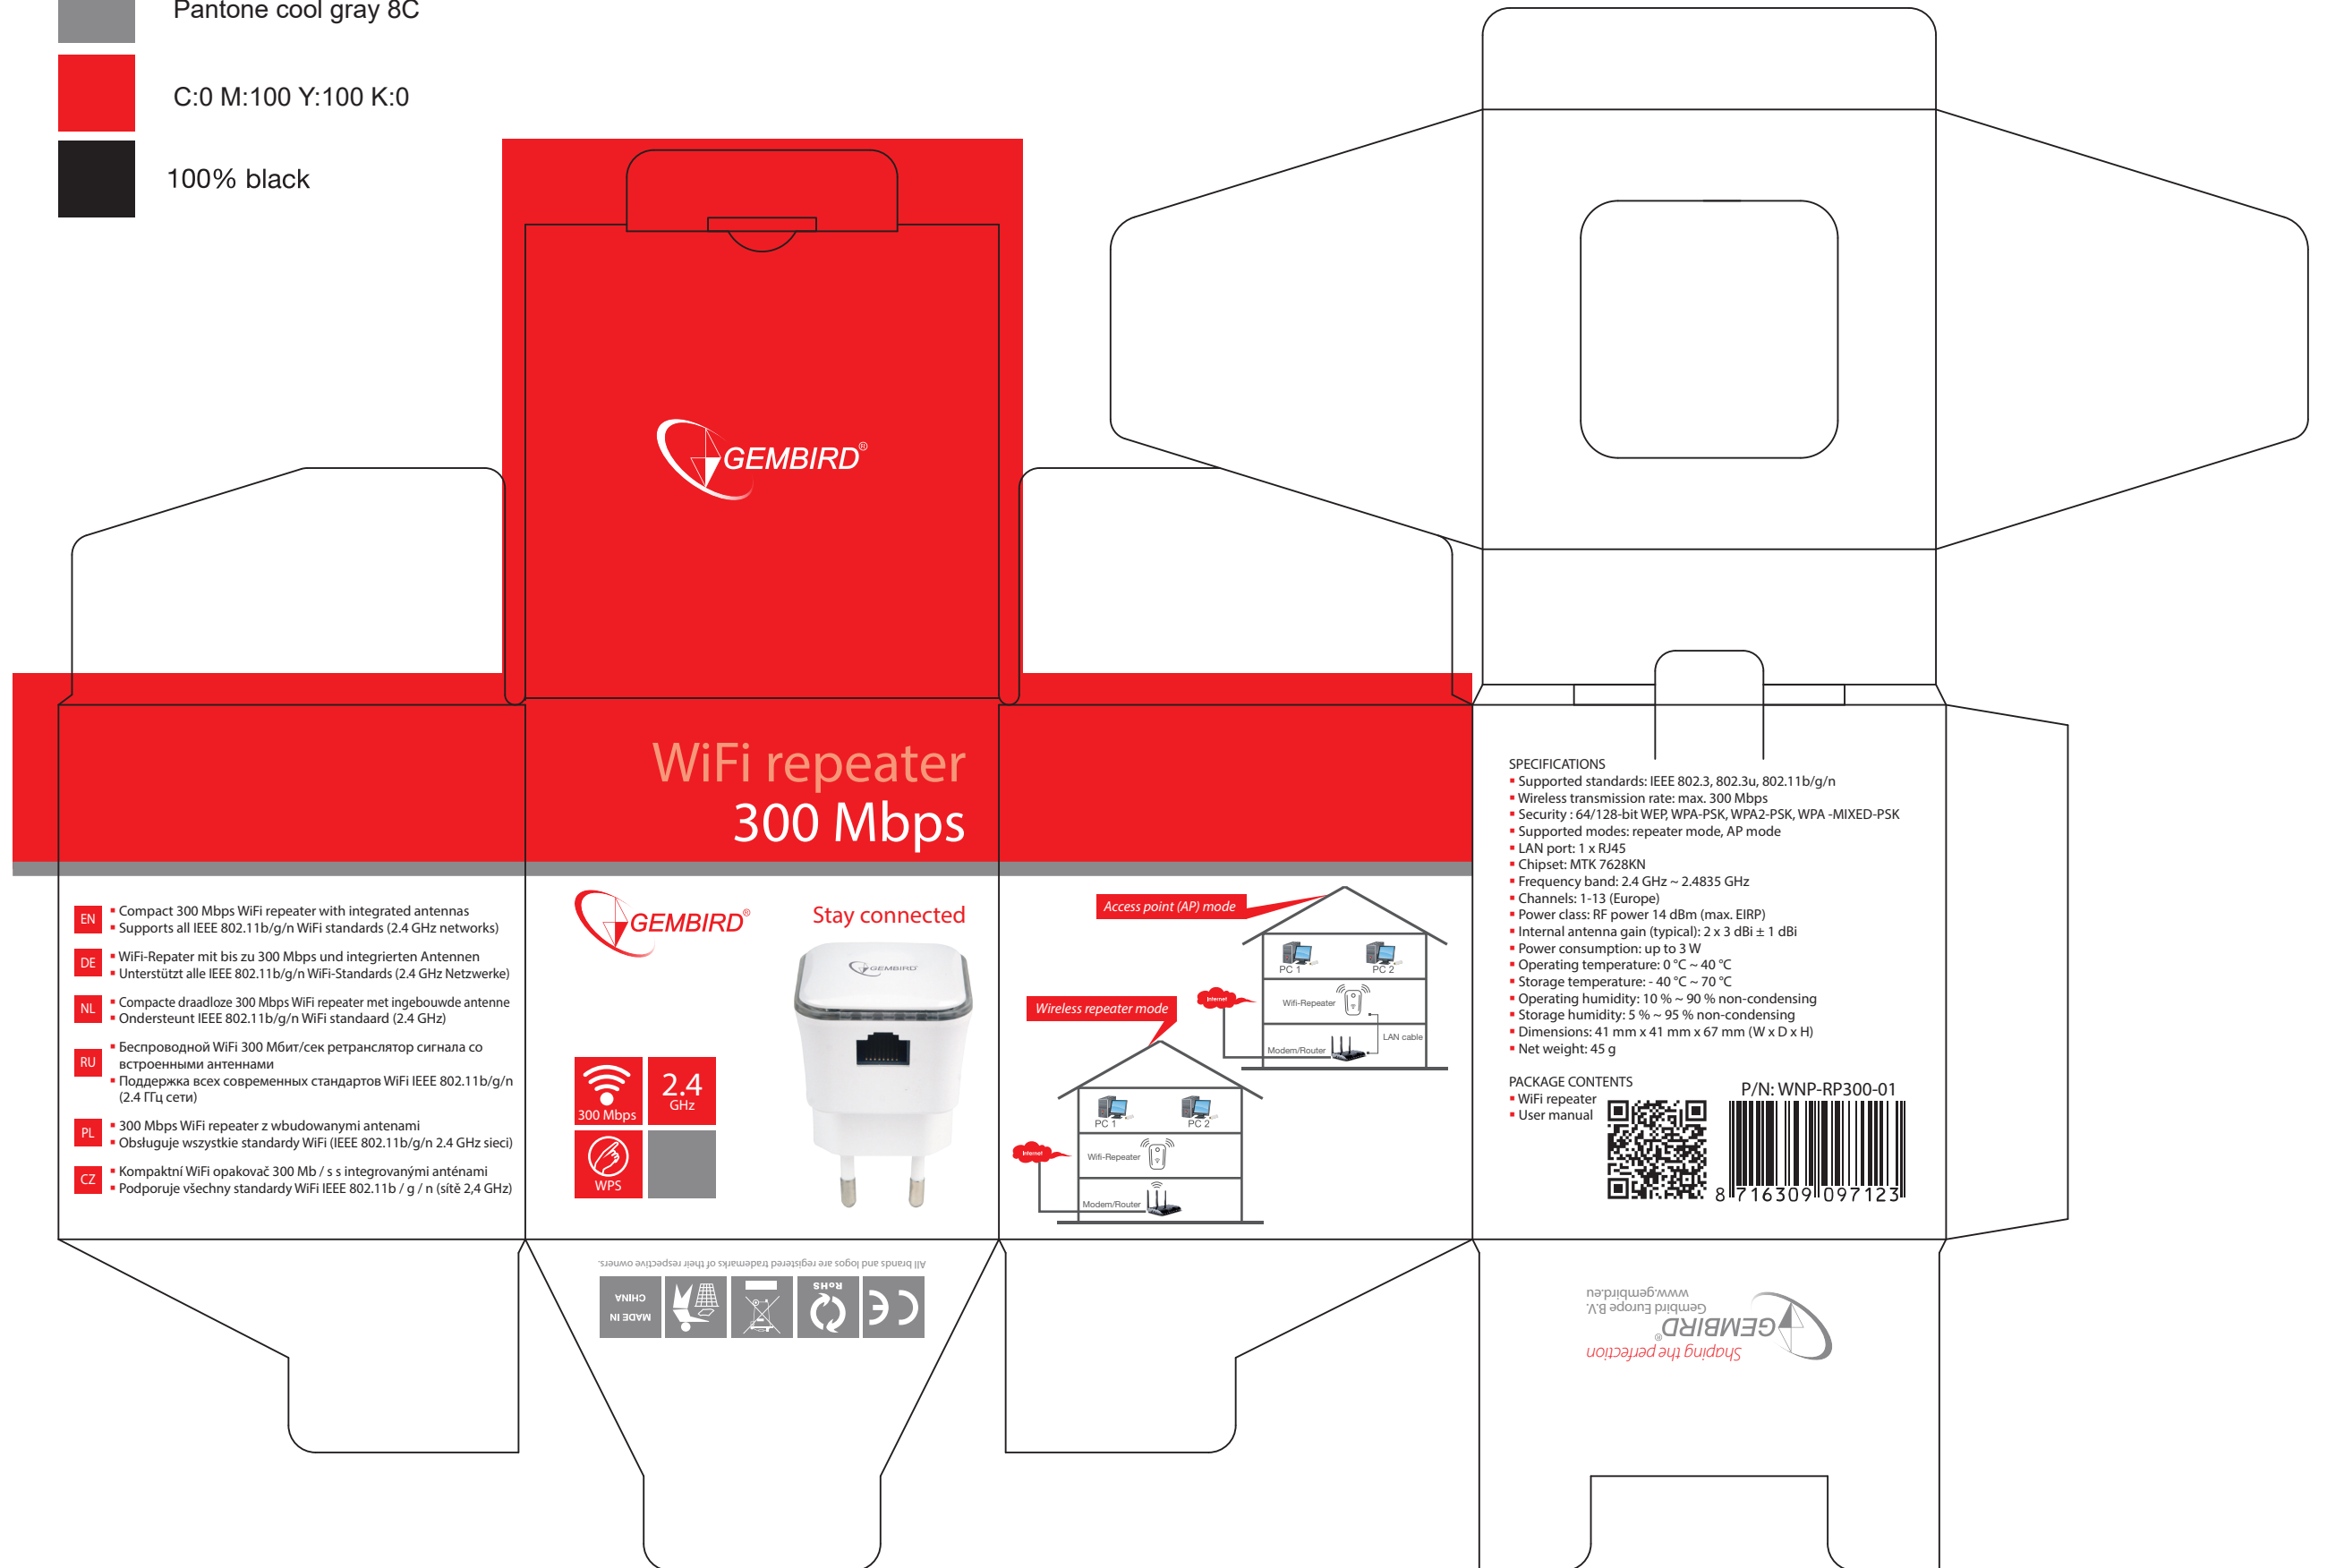

size: 70x70x80 mm

-  Pantone cool gray 8C
-  C:0 M:100 Y:100 K:0
-  100% black

WiFi repeater 300 Mbps

SPECIFICATIONS

- Supported standards: IEEE 802.3, 802.3u, 802.11b/g/n
- Wireless transmission rate: max. 300 Mbps
- Security : 64/128-bit WEP, WPA-PSK, WPA2-PSK, WPA -MIXED-PSK
- Supported modes: repeater mode, AP mode
- LAN port: 1 x RJ45
- Chipset: MTK 7628KN
- Frequency band: 2.4 GHz ~ 2.4835 GHz
- Channels: 1-13 (Europe)
- Power class: RF power 14 dBm (max. EIRP)
- Internal antenna gain (typical): 2 x 3 dBi ± 1 dBi
- Power consumption: up to 3 W
- Operating temperature: 0 °C ~ 40 °C
- Storage temperature: - 40 °C ~ 70 °C
- Operating humidity: 10 % ~ 90 % non-condensing
- Storage humidity: 5 % ~ 95 % non-condensing
- Dimensions: 41 mm x 41 mm x 67 mm (W x D x H)
- Net weight: 45 g

PACKAGE CONTENTS

- WiFi repeater
- User manual

P/N: WNP-RP300-01

GEMBIRD
Shaping the perfection
Gembird Europe B.V.
www.gembird.eu