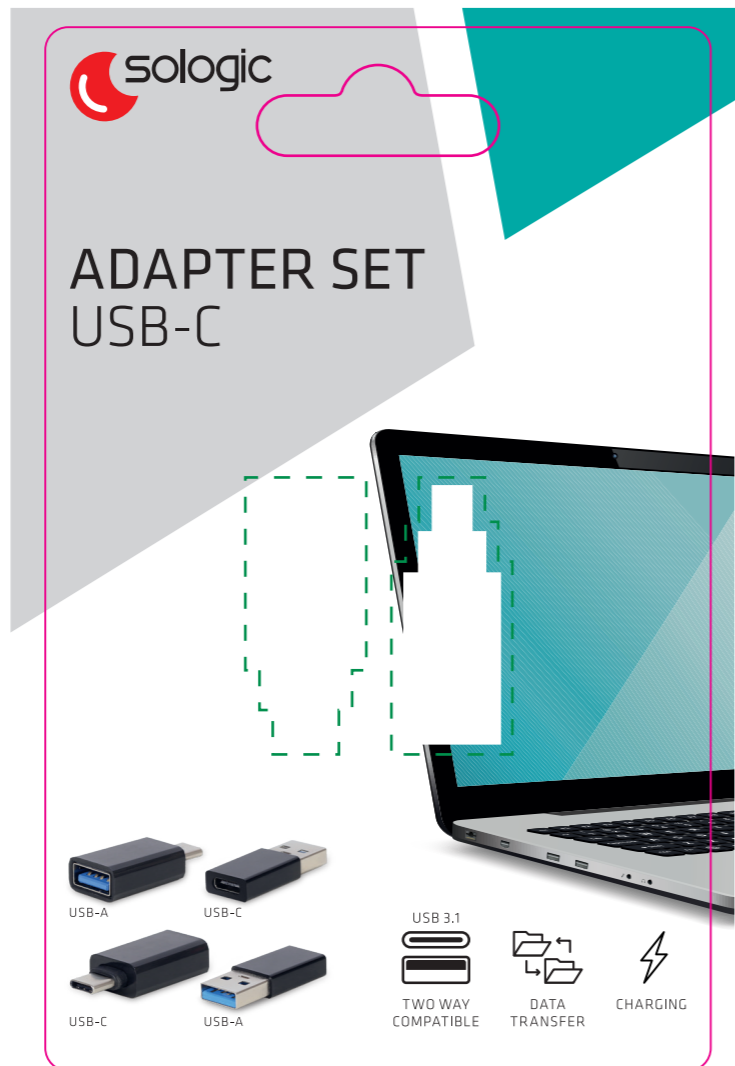

size: 88x138 mm
Don't print the broken link on front please

<p>CLIENT ACTION</p> <p>PROJECT SOLOGIC</p> <p>JOBNUMBER 23-348</p> <p>COUNTRY -</p> <p>FILENAME ACTION SOLOGIC USB 3.1 TYPE-C ADAPTER SET WT.ai</p>	<p>PRINTED MATERIAL -</p> <p>PRINTING TECHNIQUE -</p> <p>PRINT FINISH -</p> <p>SOFTWARE Adobe Illustrator CC</p> <p>USED FONTS KLAVIKA, HELVETICA, FLAMA</p>	<p>CLIENT -</p> <p>ACCOUNT Kitty van Kersbergen</p> <p>ART DIRECTION Daphne de Jong</p> <p>ARTWORK S. Horsten, T. Walsh</p> <p>PICTURES <input checked="" type="checkbox"/> HI-RES <input type="checkbox"/> LO-RES</p>	<p>COLOURS 1 CYAN 2 MAGENTA 3 YELLOW 4 BLACK</p> <p>PANTONE 0 0 0 0 0 0</p> <p>PRINTED COLOURS ARE FOR REFERENCE ONLY. TRAPPING AND CLIPPING PATHS ARE NOT INCLUDED. ARTWORK IS COLOUR MANAGED. USED PROFILES ARE EMBEDDED.</p>	<p>THIS IS NOT A LITHOGRAPHICALLY CORRECTED DOCUMENT. PLEASE CHECK THE PRINTER'S SPECS FOR OVERFILL AND TRAPPING SETTINGS. THE PLACED BAR CODE DOES NOT CONTAIN LITHO SPECS. BTM IS NOT RESPONSIBLE FOR THE SCANNABILITY OF THE CODE ON PRINTED MATTER.</p> <p>BATAAFSCHE TEEKEN MAATSCHAPPIJ</p> <p>POSTBUS 4315, 3006 AH ROTTERDAM T 010-4 53 10 33, E ARTWORK@BTM.NL WWW.BTM.NL</p> <p>COPYRIGHTS BELONG TO BTM OR THE CLIENT. ALTERATION OF THE CONTENT, COLOURS OR VISUALS ARE ONLY ALLOWED WITH WRITTEN PERMISSION OF BTM OR THE CLIENT.</p>
---	---	--	---	---