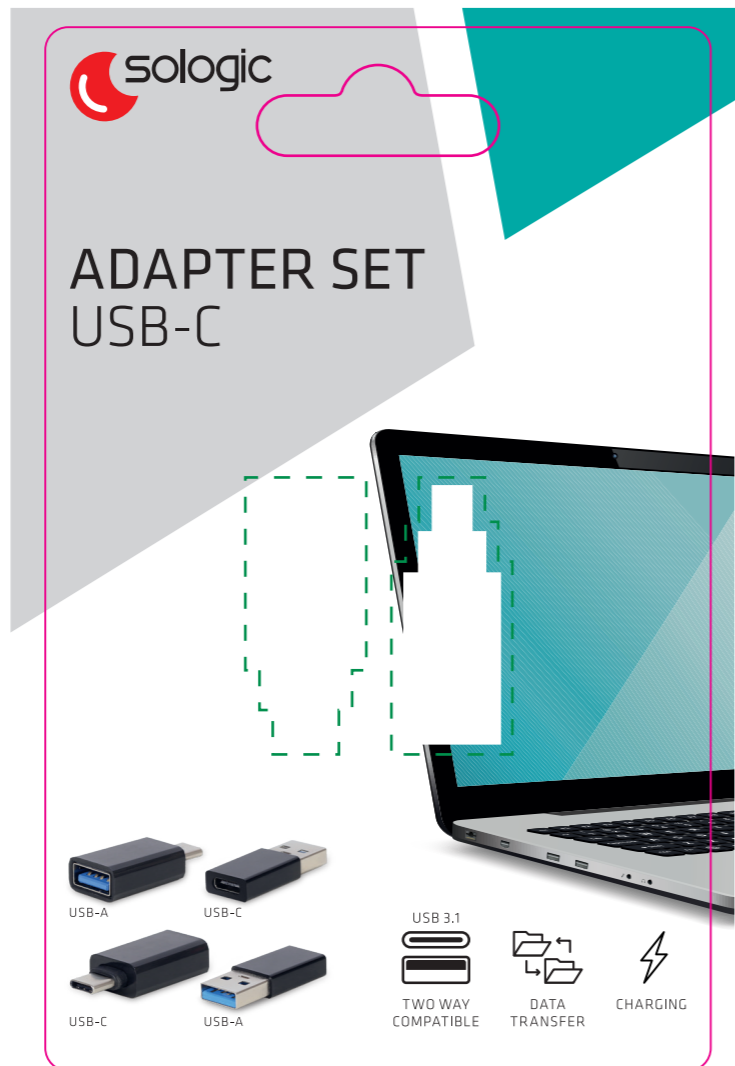

size: 88x138 mm
Don't print the broken link on front please

<p>CLIENT ACTION</p> <p>PROJECT SOLOGIC</p> <p>JOBNUMBER 23-348</p> <p>COUNTRY -</p> <p>FILENAME ACTION SOLOGIC USB 3.1 TYPE-C ADAPTER SET WT.ai</p>	<p>PRINTED MATERIAL -</p> <p>PRINTING TECHNIQUE -</p> <p>PRINT FINISH -</p> <p>SOFTWARE Adobe Illustrator CC</p> <p>USED FONTS KLAVIKA, HELVETICA, FLAMA</p>	<p>CLIENT -</p> <p>ACCOUNT Kitty van Kersbergen</p> <p>ART DIRECTION Daphne de Jong</p> <p>ARTWORK S. Horsten, T. Walsh</p> <p>PICTURES <input checked="" type="checkbox"/> HI-RES <input type="checkbox"/> LO-RES</p>	<p>COLOURS</p> <table border="0"> <tr> <td>1</td> <td></td> <td>CYAN</td> <td>0</td> <td></td> </tr> <tr> <td>2</td> <td></td> <td>MAGENTA</td> <td>0</td> <td></td> </tr> <tr> <td>3</td> <td></td> <td>YELLOW</td> <td>0</td> <td></td> </tr> <tr> <td>4</td> <td></td> <td>BLACK</td> <td>0</td> <td></td> </tr> <tr> <td>0</td> <td></td> <td></td> <td>0</td> <td></td> </tr> </table> <p>PRINTED COLOURS ARE FOR REFERENCE ONLY. TRAPPING AND CLIPPING PATHS ARE NOT INCLUDED. ARTWORK IS COLOUR MANAGED, USED PROFILES ARE EMBEDDED.</p>	1		CYAN	0		2		MAGENTA	0		3		YELLOW	0		4		BLACK	0		0			0		<p>THIS IS NOT A LITHOGRAPHICALLY CORRECTED DOCUMENT. PLEASE CHECK THE PRINTER'S SPECS FOR OVERFILL AND TRAPPING SETTINGS. THE PLACED BAR CODE DOES NOT CONTAIN LITHO SPECS. BTM IS NOT RESPONSIBLE FOR THE SCANNABILITY OF THE CODE ON PRINTED MATTER.</p> <p>BATAAFSCHE TEEKEN MAATSCHAPPIJ </p> <p>POSTBUS 4315, 3006 AH ROTTERDAM T 010-4 53 10 33, E ARTWORK@BTM.NL WWW.BTM.NL</p> <p>COPYRIGHTS BELONG TO BTM OR THE CLIENT. ALTERATION OF THE CONTENT, COLOURS OR VISUALS ARE ONLY ALLOWED WITH WRITTEN PERMISSION OF BTM OR THE CLIENT.</p>
1		CYAN	0																										
2		MAGENTA	0																										
3		YELLOW	0																										
4		BLACK	0																										
0			0																										