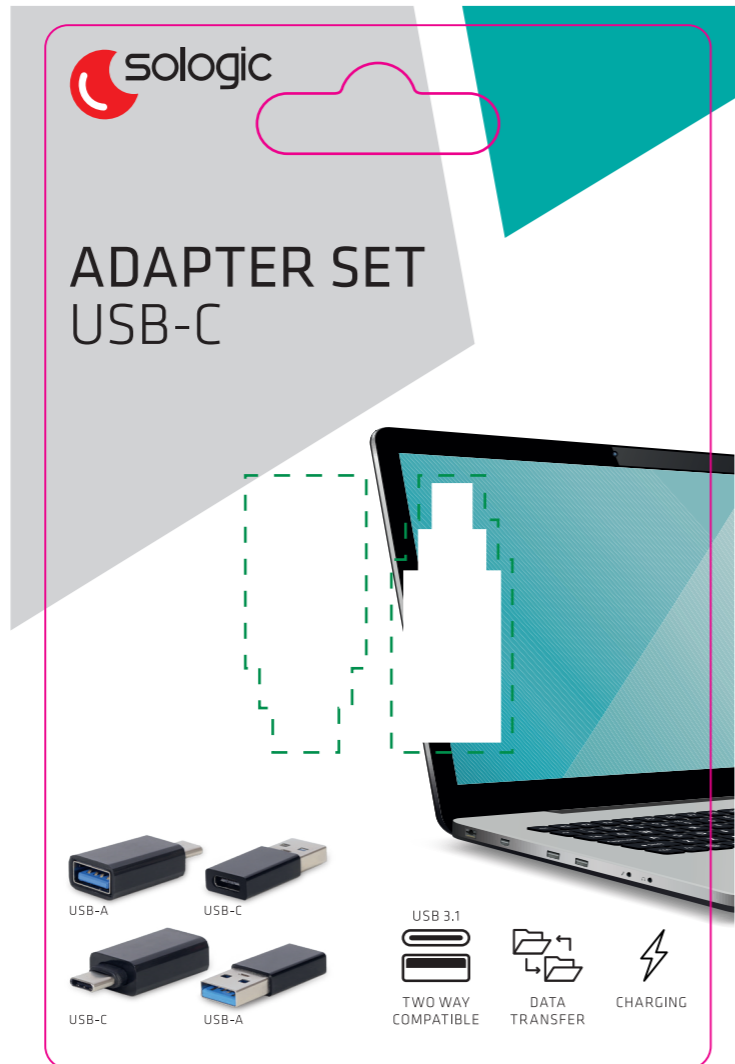

size: 88x138 mm
Don't print the broken link on front please

<p>CLIENT ACTION</p> <p>PROJECT SOLOGIC</p> <p>JOBNUMBER 23-348</p> <p>COUNTRY -</p> <p>FILENAME ACTION SOLOGIC USB 3.1 TYPE-C ADAPTER SET WT.ai</p>	<p>PRINTED MATERIAL -</p> <p>PRINTING TECHNIQUE -</p> <p>PRINT FINISH -</p> <p>SOFTWARE Adobe Illustrator CC</p> <p>USED FONTS KLAVIKA, HELVETICA, FLAMA</p>	<p>CLIENT -</p> <p>ACCOUNT Kitty van Kersbergen</p> <p>ART DIRECTION Daphne de Jong</p> <p>ARTWORK S. Horsten, T. Walsh</p> <p>PICTURES <input checked="" type="checkbox"/> HI-RES <input type="checkbox"/> LO-RES</p>	<p>COLOURS 1 CYAN 2 MAGENTA 3 YELLOW 4 BLACK</p> <p>PANTONE 0 0 0 0 0 0</p> <p>PRINTED COLOURS ARE FOR REFERENCE ONLY. TRAPPING AND CLIPPING PATHS ARE NOT INCLUDED. ARTWORK IS COLOUR MANAGED. USED PROFILES ARE EMBEDDED.</p>	<p>THIS IS NOT A LITHOGRAPHICALLY CORRECTED DOCUMENT. PLEASE CHECK THE PRINTER'S SPECS FOR OVERFILL AND TRAPPING SETTINGS. THE PLACED BAR CODE DOES NOT CONTAIN LITHO SPECS. BTM IS NOT RESPONSIBLE FOR THE SCANNABILITY OF THE CODE ON PRINTED MATTER.</p> <p>BATAAFSCHE TEEKEN MAATSCHAPPIJ</p> <p>POSTBUS 4315, 3006 AH ROTTERDAM T 010-4 53 10 33, E ARTWORK@BTM.NL WWW.BTM.NL</p> <p>COPYRIGHTS BELONG TO BTM OR THE CLIENT. ALTERATION OF THE CONTENT, COLOURS OR VISUALS ARE ONLY ALLOWED WITH WRITTEN PERMISSION OF BTM OR THE CLIENT.</p>
--	--	---	---	---