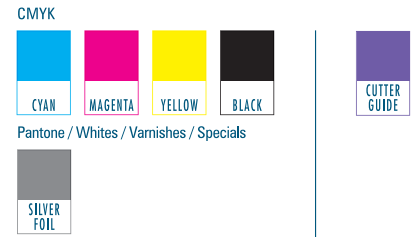

Barcode size : 80%

Status : LITHOGRAPHY

Printing process : OFFSET Epson sub. : PAPER

Workflow : Offset\_standard

Substrate : Paper

DTP-Software : ADOBE CC 2021

**IMPORTANT:**  
UNLESS THIS IS AN EPSON OR PRESS PROOF, THE COLOURS ON THIS PRINT ARE NOT ACCURATE. WHEN PANTONE COLOURS ARE USED, THE COLOURS MUST BE MATCHED WITH THE OFFICIAL PANTONE GUIDE.