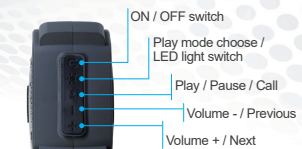

WARNING: product contains Lithium battery,

so this warning logo is required

on the export cartons.