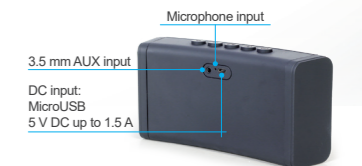

Made in China

MAXTER
Portable Bluetooth speaker
with LED light effect

MAXTER
Portable Bluetooth speaker with LED light effect