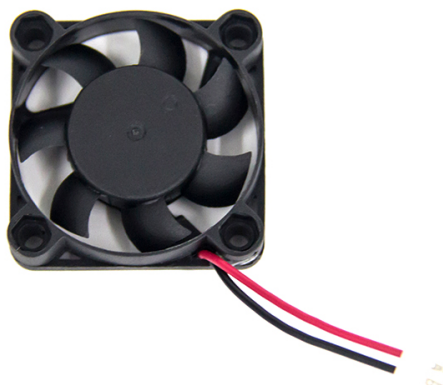

## Flashforge Extruder fan for Dreamer

FF-3DP-EF-D

### Packaging

Q'ty in crtn, pcs  
Crtn volume, CUM  
Crtn weight, kgs  
Individual package size LxWxH:  
Carton size LxWxH:  
Country of origin  
Barcode  
Customs code

30  
0.008  
1.4  
  
200x200x200 mm  
CN  
8716309099684  
8473308000