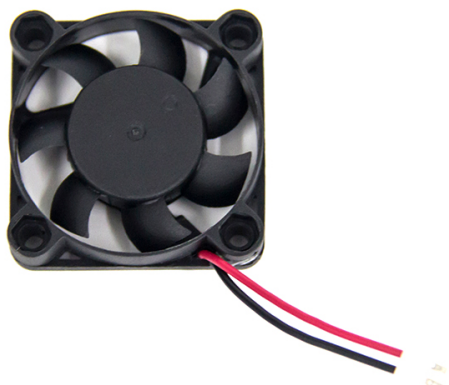

Flashforge Extruder fan for Dreamer

FF-3DP-EF-D

Packaging

Q'ty in crtn, pcs
Crtn volume, CUM
Crtn weight, kgs
Individual package size LxWxH:
Carton size LxWxH:
Country of origin
Barcode
Customs code

30
0.008
1.4