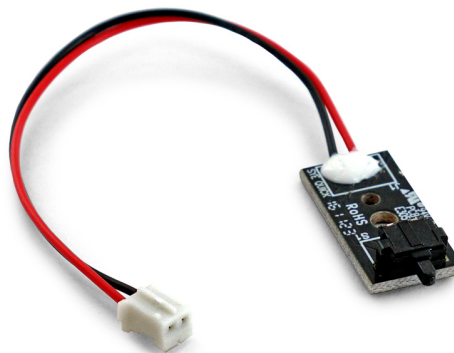

### **Flashforge Finder Leveling Sensor**

FF-3DP-LS-F

- Leveling sensor for the Finder. This item only includes the circuit and trigger of the sensor. It does not include the servo and servo bracket.

#### **Packaging**

Q'ty in crtn, pcs  
Crtn volume, CUM  
Crtn weight, kgs  
Individual package size LxWxH:  
Carton size LxWxH:  
Country of origin  
Barcode  
Customs code

30  
0.008  
1.4  
  
200x200x200 mm  
CN  
8716309099646  
8473308000