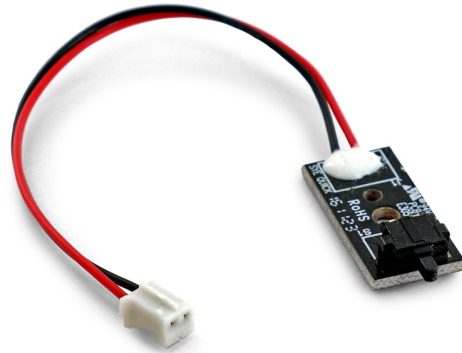

### **Flashforge Finder Leveling Sensor**

FF-3DP-LS-F

- Leveling sensor for the Finder. This item only includes the circuit and trigger of the sensor. It does not include the servo and servo bracket.

#### **Packaging**

Q'ty in crtn, pcs  
Crtn volume, CUM  
Crtn weight, kgs  
Individual package size LxWxH:  
Carton size LxWxH:  
Country of origin  
Barcode  
Customs code

30  
0.008  
1.4  
  
200x200x200 mm  
CN  
8716309099646  
8473308000