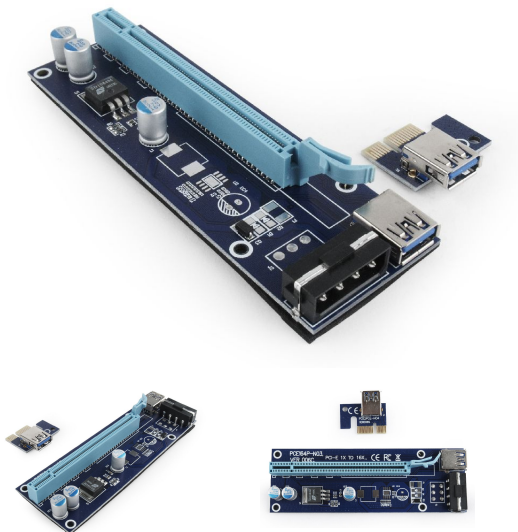

PCI-Express riser add-on card, MOLEX power

RC-PCIEX-01

- Allows to use internal PCI-Express add-on card outside the PC case
- Provides better cooling if several powerful add-on cards are used

Features

- PCI-Express riser card: interface extension
- Supports x1 up to x16 PCI-Express add-on cards
- High quality capacitors for the stable power supply filtering
- Side clip to fasten other cards

Specifications

Compatible with x1, x4, x8, x16 PCI-E slot of the motherboard
Dimensions: 128 x 42 x 10 mm
Net weight: 84 g (whole kit)

Packaging

Q'ty in crtn, pcs	100
Crtn volume, CUM	0.08904
Crtn weight, kgs	16.59
Individual package size LxWxH:	160x145x30 mm
Carton size LxWxH:	530x350x480 mm
Country of origin	CN
Barcode	8716309098144
Customs code	8522904990

Certificates

Package contents

Riser card
USB 3.0 cable, 60 cm
SATA to MOLEX power cable, 18 cm
PCI-Ex x1 to USB adapter card