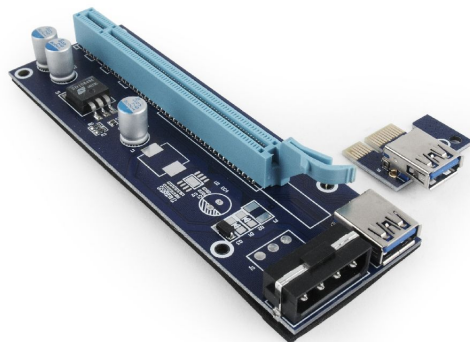

PCI-Express riser add-on card, MOLEX power

RC-PCIEX-01

- Allows to use internal PCI-Express addon card outside the PC case
- Provides better cooling if several powerful addon cards are used

Features

- PCI-Express riser card: interface extension
- Supports x1 up to x16 PCI-Express addon cards
- High quality capacitors for the stable power supply filtering
- Side clip to fasten other cards

Specifications

Compatible with x1, x4, x8, x16 PCI-E slot of the motherboard
 Dimensions: 128 x 42 x 10 mm
 Net weight: 84 g (whole kit)

Packaging

Q'ty in crtn, pcs	100
Crtn volume, CUM	0.08904
Crtn weight, kgs	16.59
Individual package size LxWxH:	160x145x30 mm
Carton size LxWxH:	530x350x480 mm
Country of origin	CN
Barcode	8716309098144
Customs code	8522904990

Certificates

Package contents

- Riser card
- USB 3.0 cable, 60 cm
- SATA to MOLEX power cable, 18 cm
- PCI-Ex x1 to USB adapter card