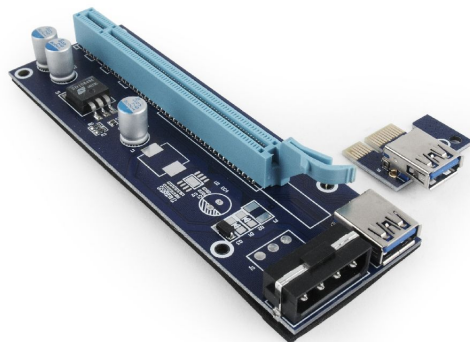

PCI-Express riser add-on card, MOLEX power

RC-PCIEX-01

- Allows to use internal PCI-Express addon card outside the PC case
- Provides better cooling if several powerful addon cards are used

Features

- PCI-Express riser card: interface extension
- Supports x1 up to x16 PCI-Express addon cards
- High quality capacitors for the stable power supply filtering
- Side clip to fasten other cards

Specifications

Compatible with x1, x4, x8, x16 PCI-E slot of the motherboard

Dimensions: 128 x 42 x 10 mm

Net weight: 84 g (whole kit)

Packaging

Q'ty in crtn, pcs	100
Crtn volume, CUM	0.08904
Crtn weight, kgs	16.59
Individual package size LxWxH:	160x145x30 mm
Carton size LxWxH:	530x350x480 mm
Country of origin	CN
Barcode	8716309098144
Customs code	8522904990

Certificates

Package contents

- Riser card
- USB 3.0 cable, 60 cm
- SATA to MOLEX power cable, 18 cm
- PCI-Ex x1 to USB adapter card